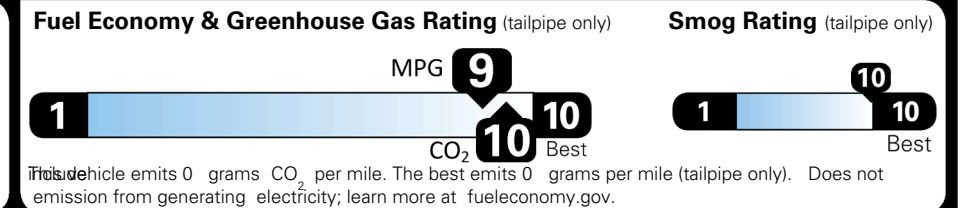

EPA DOT Fuel Economy and Environment

Electric Vehicle

You save \$3,250
 in fuel costs over 5 years compared to the average new vehicle.

Annual fuel cost \$1,050

Actual results will vary for many reasons, including driving conditions and how you drive and maintain your vehicle. The average new vehicle gets 29 MPG and costs \$8,500 to fuel over 5 years. Cost estimates are based on 15,000 miles per year at \$0.17 per kW-hr. MPGe is miles per gasoline gallon equivalent. Vehicle emissions are a significant cause of global warming and smog.