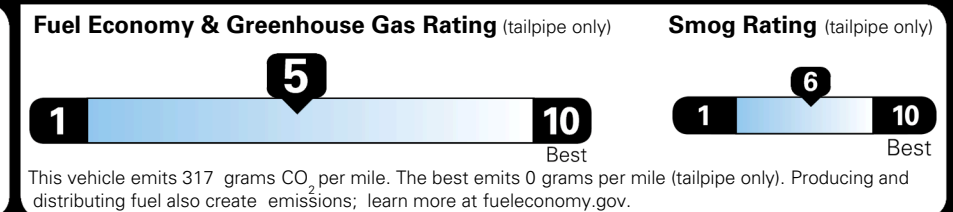

Actual results will vary for many reasons, including driving conditions and how you drive and maintain your vehicle. The average new vehicle gets 29 MPG and costs $8,500 to fuel over 5 years. Cost estimates are based on 15,000 miles per year at $ 3.30 per gallon. MPGe is miles per gasoline gallon equivalent. Vehicle emissions are a significant cause of climate change and smog.

fueleconomy.gov
Calculate personalized estimates and compare vehicles

Smartphone QR Code