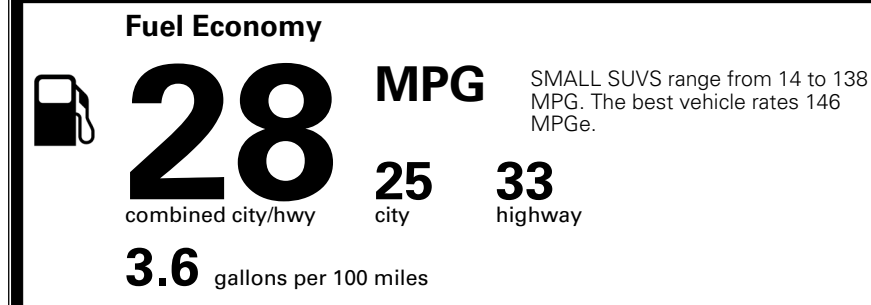

MSRP INCLUDING OPTIONS \$ 35,085.00

INLAND FREIGHT AND HANDLING \$ 1,495.00

TOTAL MANUFACTURER'S SUGGESTED RETAIL PRICE ▶ \$ 36,580.00

TOTAL ADDITIONAL WEIGHT: 6.6

EPA DOT Fuel Economy and Environment

Gasoline Vehicle