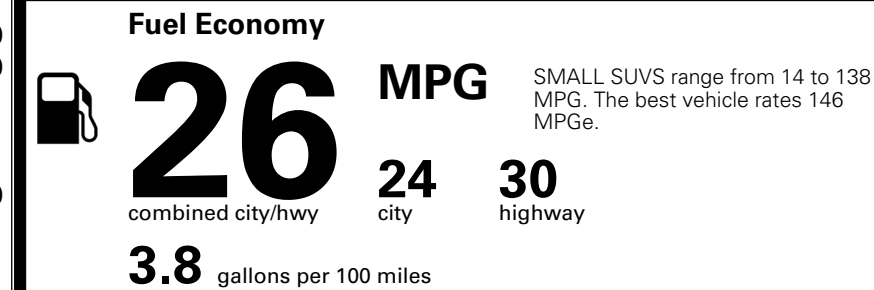

WARRANTY
 10 Year/100,000 Mile Limited Powertrain Warranty
 5 Year/60,000 Mile Limited Basic Warranty
 5 Year/60,000 Mile Roadside Assistance

MANUFACTURER'S SUGGESTED RETAIL PRICE ►

ADDITIONAL INSTALLED EQUIPMENT:
 (In addition to or in place of standard features)
 Glacial White Pearl Paint \$495.00
 X-Line Premium Package \$1,500.00
 - Panoramic Sunroof w/ Power Sunshade
 - Smart Power Liftgate
 - LED Interior Lighting
 Carpeted Floor Mats \$200.00

MSRP INCLUDING OPTIONS \$35,285.00
 INLAND FREIGHT AND HANDLING \$1,495.00

TOTAL MANUFACTURER'S SUGGESTED RETAIL PRICE ► \$36,780.00

EPA DOT Fuel Economy and Environment

Gasoline Vehicle

You spend \$1,000 more in fuel costs over 5 years compared to the average new vehicle.