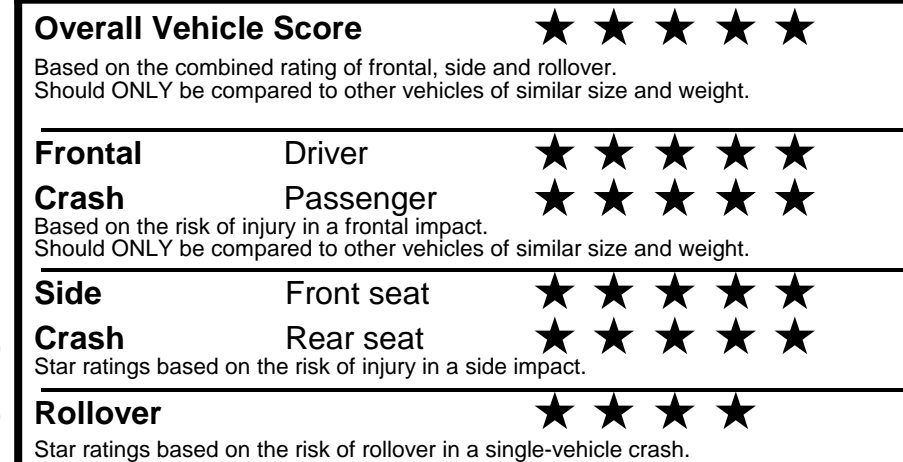

GOVERNMENT 5-STAR SAFETY RATINGS

PARTS CONTENT INFORMATION

FOR VEHICLES IN THIS CAR LINE U.S./CANADIAN PARTS CONTENT: 55 %

MAJOR SOURCES OF FOREIGN PARTS: KOREA: 30%

NOTE: PARTS CONTENT DOES NOT INCLUDE FINAL ASSEMBLY, DISTRIBUTION, OR OTHER NON-PARTS COSTS.

Star ratings range from 1 to 5 stars (★★★★★) with 5 being the highest. Source: National Highway Traffic Safety Administration (NHTSA). www.safercar.gov or 1-888-327-4236

FOR THIS VEHICLE FINAL ASSEMBLY POINT: WEST POINT, GA, USA

Manufacturer's suggested retail price includes Manufacturer's recommended pre-delivery service. License and title fees, state and local taxes and other dealer installed options and accessories are not included in the manufacturer's suggested retail price.

COUNTRY OF ORIGIN ENGINE (MOTOR): USA
TRANSMISSION: USA