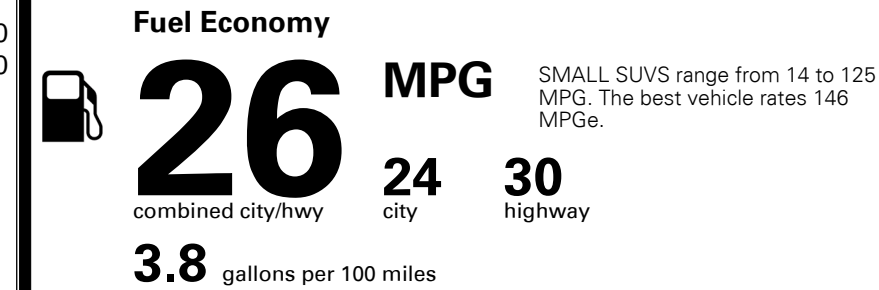

MSRP INCLUDING OPTIONS

\$ 33,685.00

INLAND FREIGHT AND HANDLING

\$ 1,395.00

TOTAL MANUFACTURER'S SUGGESTED RETAIL PRICE ▶

\$ 35,080.00

*Additional terms and conditions apply.
 **Kia Connect may be currently unavailable for some Model Year 2022 and newer vehicles sold or purchased in Massachusetts; please see owners.kia.com for more information.
 NOTE: When you purchase this vehicle, Kia America, Inc. collects personal information you provide to the dealership. For information on our collection and use of personal information and your rights, please see our Privacy Policy on www.kia.com.

TOTAL ADDITIONAL WEIGHT: 4.4

EPA DOT Fuel Economy and Environment

Gasoline Vehicle

You spend \$1,000 more in fuel costs over 5 years compared to the average new vehicle.

Annual fuel cost \$1,900

Actual results will vary for many reasons, including driving conditions and how you drive and maintain your vehicle. The average new vehicle gets 29 MPG and costs \$8,500 to fuel over 5 years. Cost estimates are based on 15,000 miles per year at \$ 3.30 per gallon. MPGe is miles per gasoline gallon equivalent. Vehicle emissions are a significant cause of climate change and smog.