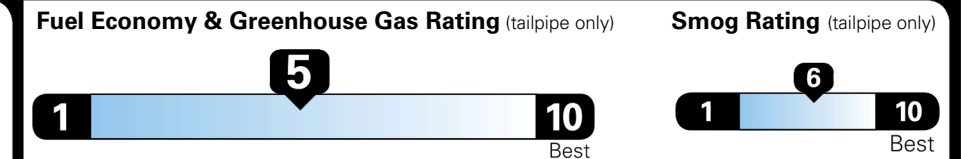

This vehicle emits 382 grams CO₂ per mile. The best emits 0 grams per mile (tailpipe only). Producing and distributing fuel also create emissions; learn more at fueleconomy.gov.

Actual results will vary for many reasons, including driving conditions and how you drive and maintain your vehicle. The average new vehicle gets 29 MPG and costs $8,500 to fuel over 5 years. Cost estimates are based on 15,000 miles per year at $ 3.30 per gallon. MPGe is miles per gasoline gallon equivalent. Vehicle emissions are a significant cause of climate change and smog.

fueleconomy.gov

Calculate personalized estimates and compare vehicles

GOVERNMENT 5-STAR SAFETY RATINGS

Overall Vehicle Score ★ ★ ★ ★ ★

Based on the combined rating of frontal, side and rollover. Should ONLY be compared to other vehicles of similar size and weight.

Frontal Driver ★ ★ ★ ★

Crash Passenger ★ ★ ★ ★

Based on the risk of injury in a frontal impact. Should ONLY be compared to other vehicles of similar size and weight.

Side Front seat ★ ★ ★ ★ ★

Crash Rear seat ★ ★ ★ ★ ★

Star ratings based on the risk of injury in a side impact.

Rollover ★ ★ ★ ★

Star ratings based on the risk of rollover in a single-vehicle crash.

Star ratings range from 1 to 5 stars (★★★★★) with 5 being the highest.

Source: National Highway Traffic Safety Administration (NHTSA).

www.safercar.gov or 1-888-327-4236

Manufacturer's suggested retail price includes Manufacturer's recommended pre-delivery service. License and title fees, state and local taxes and other dealer installed options and accessories are not included in the manufacturer's suggested retail price.

PARTS CONTENT INFORMATION

FOR VEHICLES IN THIS CAR LINE U.S./CANADIAN PARTS CONTENT: 55 %

MAJOR SOURCES OF FOREIGN PARTS: KOREA: 30%

NOTE: PARTS CONTENT DOES NOT INCLUDE FINAL ASSEMBLY, DISTRIBUTION, OR OTHER NON-PARTS COSTS.

FOR THIS VEHICLE FINAL ASSEMBLY POINT: WEST POINT, GA, USA

COUNTRY OF ORIGIN

ENGINE (MOTOR): USA

TRANSMISSION: KOREA