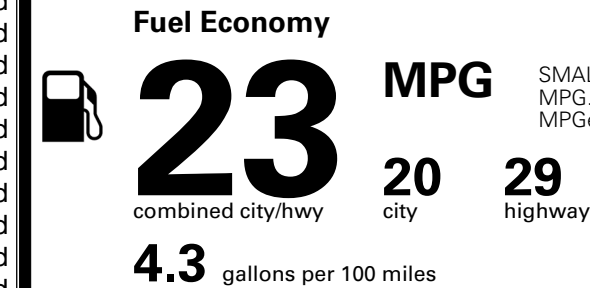

\$ 42,715.00

TOTAL ADDITIONAL WEIGHT: 6.6

*Additional terms and conditions apply.

**Kia Connect may be currently unavailable for some Model Year 2022 and newer vehicles sold or purchased in Massachusetts; please see owners.kia.com for more information.

EPA DOT Fuel Economy and Environment

Gasoline Vehicle

SMALL SUVs range from 14 to 125 MPG. The best vehicle rates 146 MPGe.

You spend
\$2,250
 more in fuel costs
 over 5 years
 compared to the
 average new vehicle.