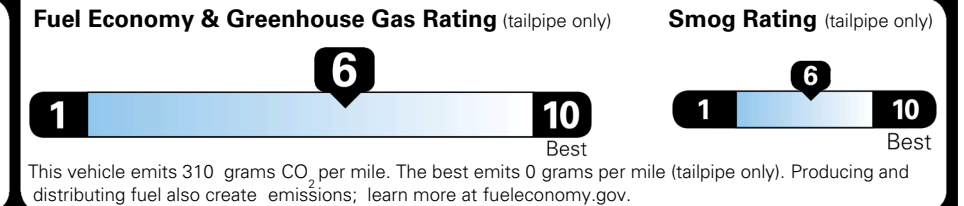

Actual results will vary for many reasons, including driving conditions and how you drive and maintain your vehicle. The average new vehicle gets 29 MPG and costs $8,500 to fuel over 5 years. Cost estimates are based on 15,000 miles per year at $ 3.30 per gallon. MPGe is miles per gasoline gallon equivalent. Vehicle emissions are a significant cause of climate change and smog.

fueleconomy.gov

Calculate personalized estimates and compare vehicles