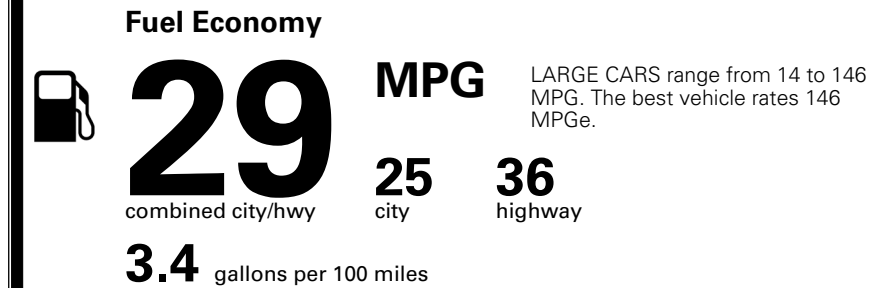

\$495.00
 \$2,200.00

\$200.00

\$ 31,385.00

\$ 1,245.00

\$ 32,630.00

EPA DOT Fuel Economy and Environment

Gasoline Vehicle

You save \$0
 in fuel costs over 5 years compared to the average new vehicle.