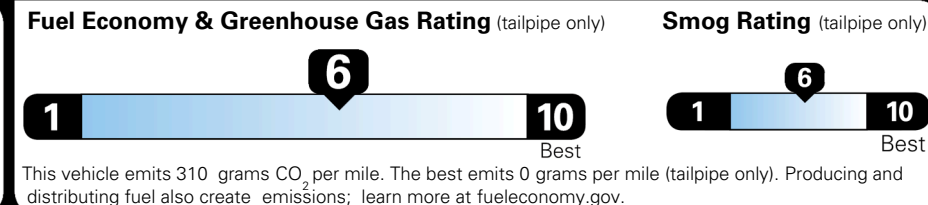

EPA DOT Fuel Economy and Environment

Gasoline Vehicle

You save
\$0
 in fuel costs
 over 5 years
 compared to the
 average new vehicle.

Annual fuel cost
\$1,700

Actual results will vary for many reasons, including driving conditions and how you drive and maintain your vehicle. The average new vehicle gets 29 MPG and costs \$8,500 to fuel over 5 years. Cost estimates are based on 15,000 miles per year at \$ 3.30 per gallon. MPGe is miles per gasoline gallon equivalent. Vehicle emissions are a significant cause of climate change and smog.