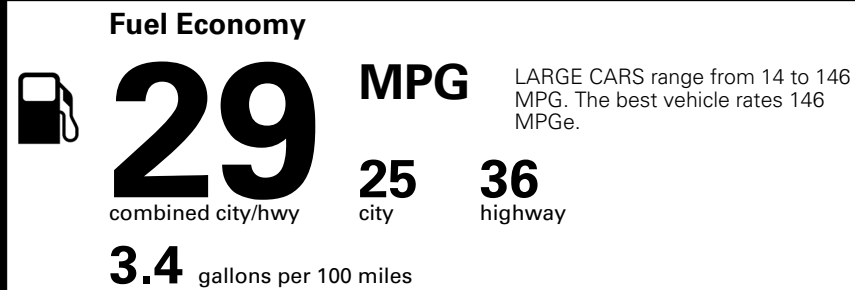

EPA DOT Fuel Economy and Environment

Gasoline Vehicle

You save
$0
in fuel costs
over 5 years
compared to the
average new vehicle.

Annual fuel cost
$1,700