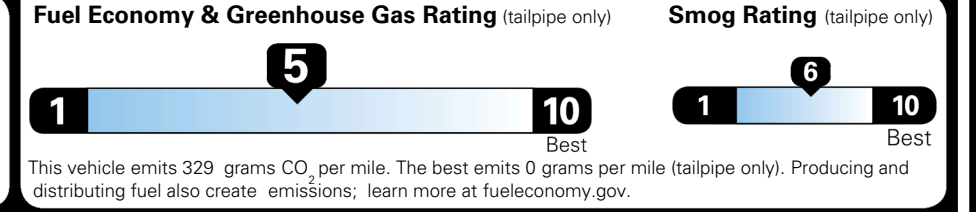

\$ 32,175.00

TOTAL ADDITIONAL WEIGHT: 7.3

EPA DOT Fuel Economy and Environment

Gasoline Vehicle

You spend \$750 more in fuel costs over 5 years compared to the average new vehicle.

Annual fuel cost \$1,850