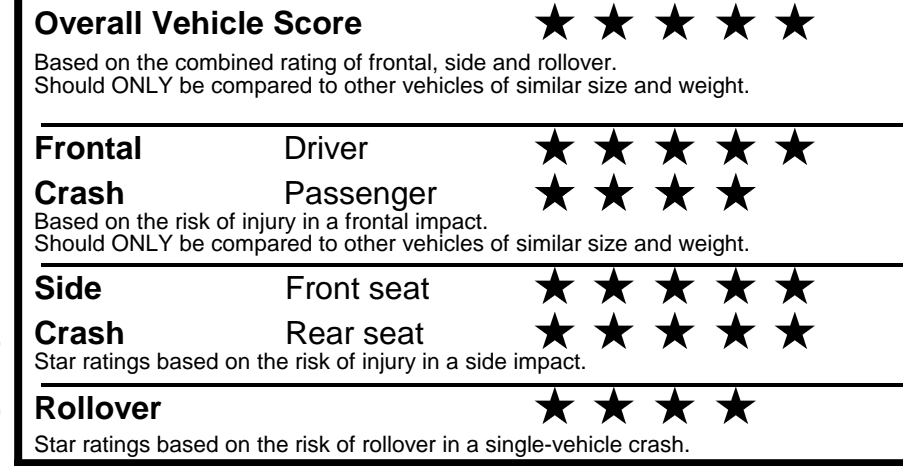

GOVERNMENT 5-STAR SAFETY RATINGS

PARTS CONTENT INFORMATION

FOR VEHICLES IN THIS CAR LINE U.S./CANADIAN PARTS CONTENT: 0 %

MAJOR SOURCES OF FOREIGN PARTS: KOREA: 90%

NOTE: PARTS CONTENT DOES NOT INCLUDE FINAL ASSEMBLY, DISTRIBUTION, OR OTHER NON-PARTS COSTS.

Star ratings range from 1 to 5 stars (★★★★★) with 5 being the highest. Source: National Highway Traffic Safety Administration (NHTSA). www.safercar.gov or 1-888-327-4236

FOR THIS VEHICLE FINAL ASSEMBLY POINT: HWASUNG, KOREA

COUNTRY OF ORIGIN ENGINE (MOTOR): KOREA

TRANSMISSION: KOREA

Manufacturer's suggested retail price includes Manufacturer's recommended pre-delivery service. License and title fees, state and local taxes and other dealer installed options and accessories are not included in the manufacturer's suggested retail price.