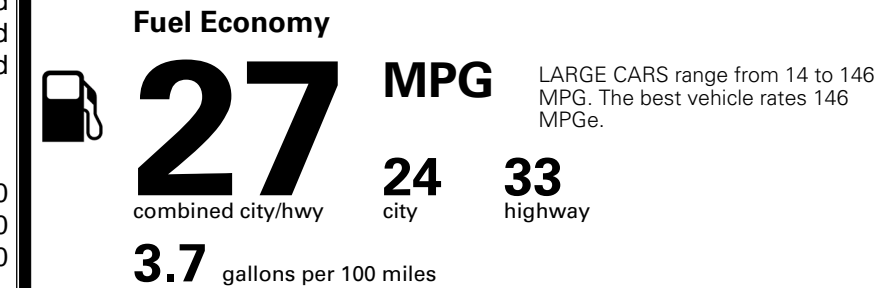

\$ 29,990.00

Included
 Included
 Included

\$495.00
 \$295.00
 \$200.00

MSRP INCLUDING OPTIONS

\$ 30,980.00

INLAND FREIGHT AND HANDLING

\$ 1,195.00

TOTAL MANUFACTURER'S SUGGESTED RETAIL PRICE ▶

\$ 32,175.00

TOTAL ADDITIONAL WEIGHT: 7.3

EPA DOT Fuel Economy and Environment

Gasoline Vehicle

You spend \$750 more in fuel costs over 5 years compared to the average new vehicle.

Annual fuel cost \$1,850