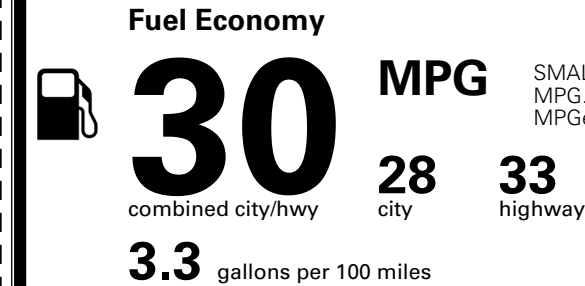

\$ 26,590.00

INLAND FREIGHT AND HANDLING

\$ 1,495.00

TOTAL MANUFACTURER'S SUGGESTED RETAIL PRICE ▶

\$ 28,085.00

*Additional terms and conditions apply.

**Kia Connect may be currently unavailable for some Model Year 2022 and newer vehicles sold or purchased in Massachusetts; please see owners.kia.com for more information.

TOTAL ADDITIONAL WEIGHT: 7.2

EPA DOT Fuel Economy and Environment

Gasoline Vehicle

SMALL SUVs range from 14 to 138 MPG. The best vehicle rates 146 MPGe.

You save \$250
 in fuel costs over 5 years compared to the average new vehicle.