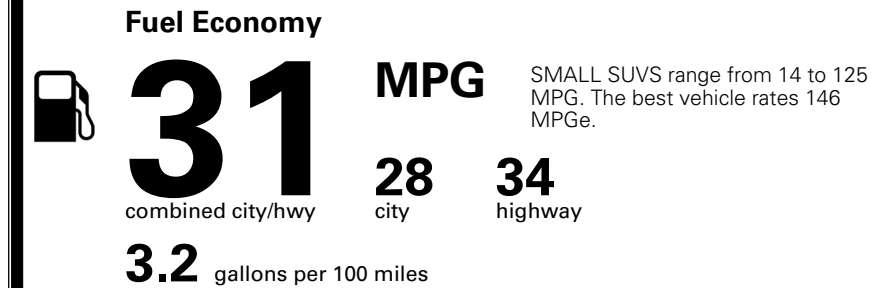

MSRP INCLUDING OPTIONS \$ 27,845.00

INLAND FREIGHT AND HANDLING \$ 1,495.00

TOTAL MANUFACTURER'S SUGGESTED RETAIL PRICE ▶ \$ 29,340.00

TOTAL ADDITIONAL WEIGHT: 11.1

EPA DOT Fuel Economy and Environment

Gasoline Vehicle