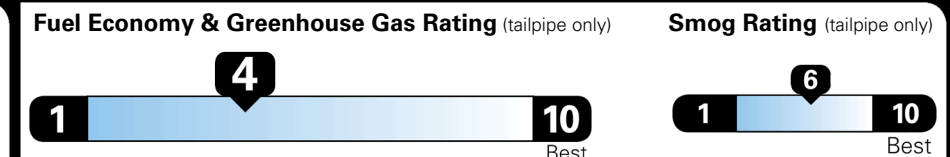

MSRP INCLUDING OPTIONS \$ 42,370.00

INLAND FREIGHT AND HANDLING \$ 1,545.00

TOTAL MANUFACTURER'S SUGGESTED RETAIL PRICE ▶ \$ 43,915.00

TOTAL ADDITIONAL WEIGHT: 11.4

EPA DOT Fuel Economy and Environment

Gasoline Vehicle

MINIVANS range from 20 to 83 MPG. The best vehicle rates 146 MPGe.

You spend \$3,250 more in fuel costs over 5 years compared to the average new vehicle.

Annual fuel cost \$2,350

This vehicle emits 428 grams CO₂ per mile. The best emits 0 grams per mile (tailpipe only). Producing and distributing fuel also create emissions; learn more at fueleconomy.gov.