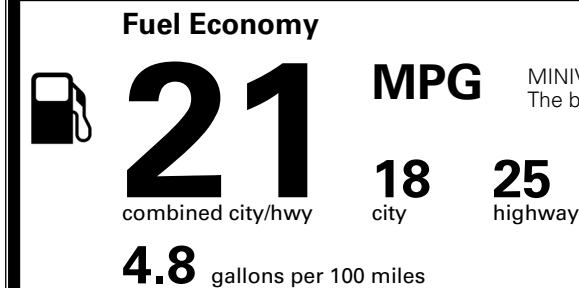

MSRP INCLUDING OPTIONS \$ 42,370.00

INLAND FREIGHT AND HANDLING \$ 1,545.00

TOTAL MANUFACTURER'S SUGGESTED RETAIL PRICE ▶ \$ 43,915.00

TOTAL ADDITIONAL WEIGHT: 11.4

EPA DOT Fuel Economy and Environment

Gasoline Vehicle

MINIVANS range from 20 to 83 MPG. The best vehicle rates 146 MPGe.

You spend \$3,250 more in fuel costs over 5 years compared to the average new vehicle.

Annual fuel cost \$2,350

This vehicle emits 428 grams CO₂ per mile. The best emits 0 grams per mile (tailpipe only). Producing and distributing fuel also create emissions; learn more at fueleconomy.gov.