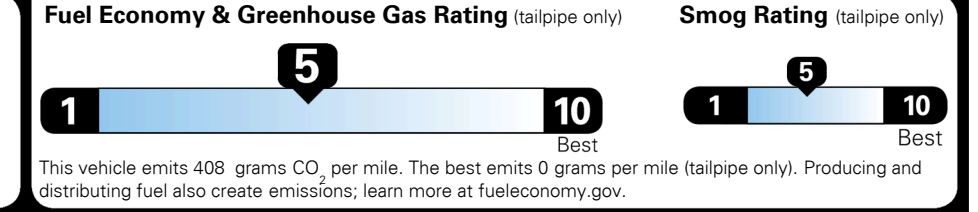

You spend $2,500 more in fuel costs over 5 years compared to the average new vehicle.

Annual fuel cost $2,450