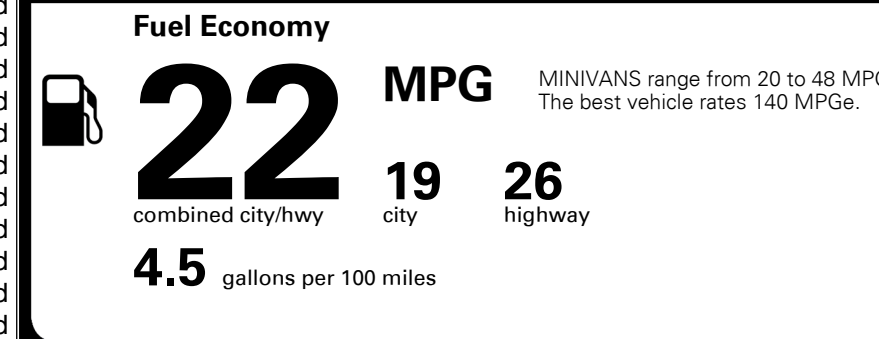

INLAND FREIGHT AND HANDLING

\$ 1,365.00

TOTAL MANUFACTURER'S SUGGESTED RETAIL PRICE ▶

\$ 44,985.00

TOTAL ADDITIONAL WEIGHT: 11.4

EPA DOT Fuel Economy and Environment

Gasoline Vehicle

You spend \$2,500 more in fuel costs over 5 years compared to the average new vehicle.