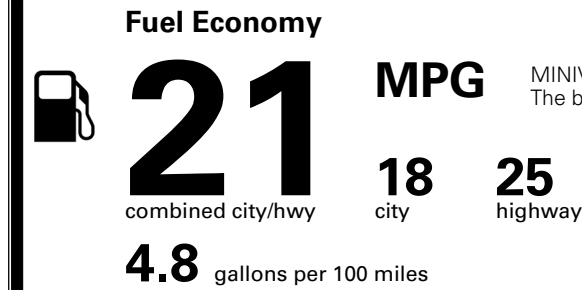

EPA DOT Fuel Economy and Environment

Gasoline Vehicle

MINIVANS range from 20 to 83 MPG. The best vehicle rates 146 MPGe.

You spend
$3,250
more in fuel costs
over 5 years
compared to the
average new vehicle.

Annual fuel cost
$2,350