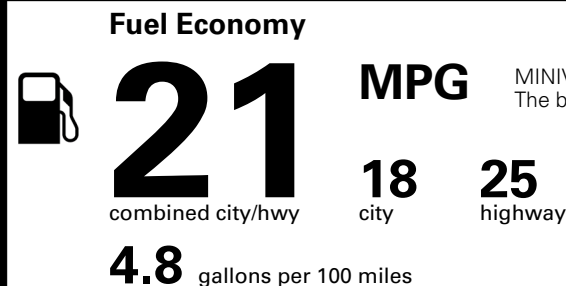

TOTAL MANUFACTURER'S SUGGESTED RETAIL PRICE ▶ \$ 49,320.00

TOTAL ADDITIONAL WEIGHT: 11.4

EPA DOT Fuel Economy and Environment

Gasoline Vehicle

You spend \$3,250 more in fuel costs over 5 years compared to the average new vehicle.