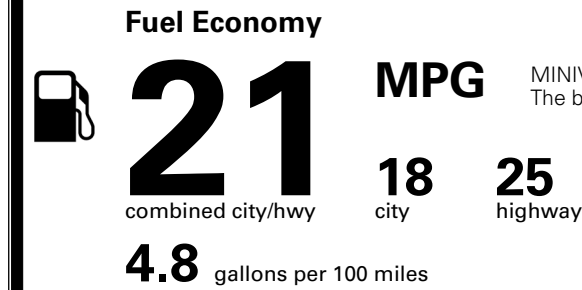

\$495.00
 \$2,500.00
 Included
 \$315.00

MSRP INCLUDING OPTIONS

\$ 54,800.00

INLAND FREIGHT AND HANDLING

\$ 1,545.00

TOTAL MANUFACTURER'S SUGGESTED RETAIL PRICE ▶

\$ 56,345.00

*Additional terms and conditions apply.
 **Kia Connect may be currently unavailable for some Model Year 2022 and newer vehicles sold or purchased in Massachusetts; please see owners.kia.com for more information.
 NOTE: When you purchase this vehicle, Kia America, Inc. collects personal information you provide to the dealership. For information on our collection and use of personal information and your rights, please see our Privacy Policy on www.kia.com.

TOTAL ADDITIONAL WEIGHT: 10.1

EPA DOT Fuel Economy and Environment

Gasoline Vehicle

MINIVANS range from 20 to 83 MPG. The best vehicle rates 146 MPGe.

You spend
\$3,250
 more in fuel costs
 over 5 years
 compared to the
 average new vehicle.