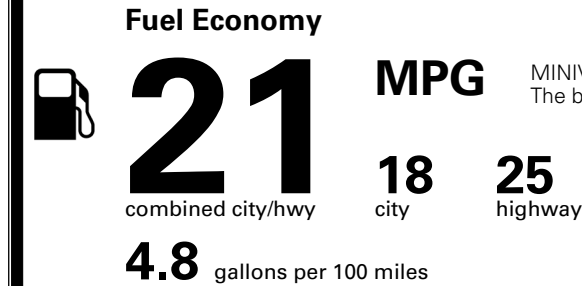

INLAND FREIGHT AND HANDLING \$ 1,545.00

TOTAL MANUFACTURER'S SUGGESTED RETAIL PRICE ▶ \$ 49,815.00

TOTAL ADDITIONAL WEIGHT: 11.4

EPA DOT Fuel Economy and Environment

Gasoline Vehicle

You spend \$3,250 more in fuel costs over 5 years compared to the average new vehicle.