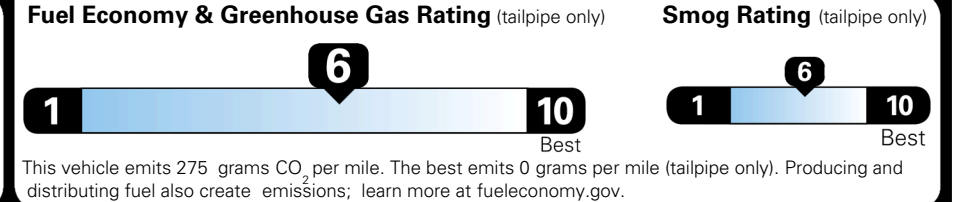

\$495.00
 \$315.00

MSRP INCLUDING OPTIONS

\$ 54,300.00

INLAND FREIGHT AND HANDLING

\$ 1,545.00

TOTAL MANUFACTURER'S SUGGESTED RETAIL PRICE ▶

\$ 55,845.00

TOTAL ADDITIONAL WEIGHT: 10.1

EPA DOT Fuel Economy and Environment

Gasoline Vehicle

You save \$750
 in fuel costs over 5 years compared to the average new vehicle.

Annual fuel cost
\$1,550

Actual results will vary for many reasons, including driving conditions and how you drive and maintain your vehicle. The average new vehicle gets 29 MPG and costs \$8,500 to fuel over 5 years. Cost estimates are based on 15,000 miles per year at \$ 3.30 per gallon. MPGe is miles per gasoline gallon equivalent. Vehicle emissions are a significant cause of climate change and smog.