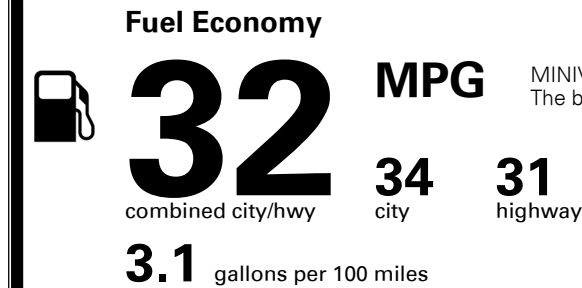

\$495.00
 Included

\$265.00

MSRP INCLUDING OPTIONS

\$ 53,850.00

INLAND FREIGHT AND HANDLING

\$ 1,435.00

TOTAL MANUFACTURER'S SUGGESTED RETAIL PRICE ▶

\$ 55,285.00

TOTAL ADDITIONAL WEIGHT: 10.1

EPA DOT Fuel Economy and Environment

Gasoline Vehicle

MINIVANS range from 20 to 83 MPG.
 The best vehicle rates 146 MPGe.

You save \$750
 in fuel costs
 over 5 years
 compared to the
 average new vehicle.