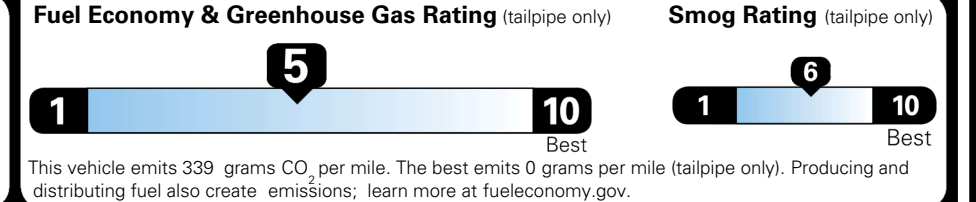

TOTAL ADDITIONAL WEIGHT: 6.6

EPA DOT Fuel Economy and Environment

Gasoline Vehicle

You spend \$1,000 more in fuel costs over 5 years compared to the average new vehicle.

Annual fuel cost \$1,900

Actual results will vary for many reasons, including driving conditions and how you drive and maintain your vehicle. The average new vehicle gets 29 MPG and costs \$8,500 to fuel over 5 years. Cost estimates are based on 15,000 miles per year at \$ 3.30 per gallon. MPGe is miles per gasoline gallon equivalent. Vehicle emissions are a significant cause of climate change and smog.