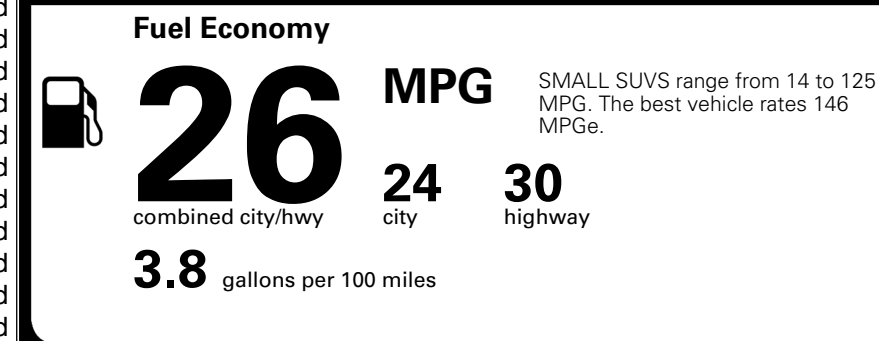

TOTAL ADDITIONAL WEIGHT: 6.6

EPA DOT Fuel Economy and Environment

Gasoline Vehicle

You spend \$1,000 more in fuel costs over 5 years compared to the average new vehicle.

Annual fuel cost \$1,900

Actual results will vary for many reasons, including driving conditions and how you drive and maintain your vehicle. The average new vehicle gets 29 MPG and costs \$8,500 to fuel over 5 years. Cost estimates are based on 15,000 miles per year at \$ 3.30 per gallon. MPGe is miles per gasoline gallon equivalent. Vehicle emissions are a significant cause of climate change and smog.