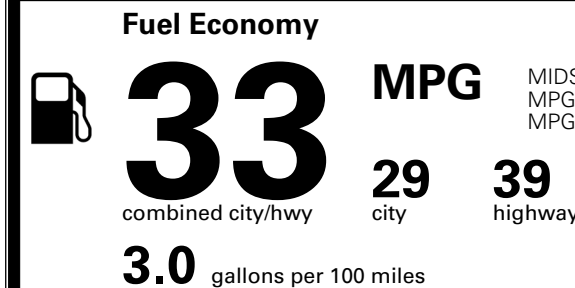

MSRP INCLUDING OPTIONS

\$ 23,975.00

INLAND FREIGHT AND HANDLING

\$ 1,245.00

TOTAL MANUFACTURER'S SUGGESTED RETAIL PRICE ▶

\$ 25,220.00

*Additional terms and conditions apply.
 **Kia Connect may be currently unavailable for some Model Year 2022 and newer vehicles sold or purchased in Massachusetts; please see owners.kia.com for more information.
 NOTE: When you purchase this vehicle, Kia America, Inc. collects personal information you provide to the dealership. For information on our collection and use of personal information and your rights, please see our Privacy Policy on www.kia.com.

TOTAL ADDITIONAL WEIGHT: 11.4

EPA DOT Fuel Economy and Environment

Gasoline Vehicle

You save \$1,000
 in fuel costs over 5 years compared to the average new vehicle.

Annual fuel cost \$1,500

Actual results will vary for many reasons, including driving conditions and how you drive and maintain your vehicle. The average new vehicle gets 29 MPG and costs \$8,500 to fuel over 5 years. Cost estimates are based on 15,000 miles per year at \$ 3.30 per gallon. MPGe is miles per gasoline gallon equivalent. Vehicle emissions are a significant cause of climate change and smog.