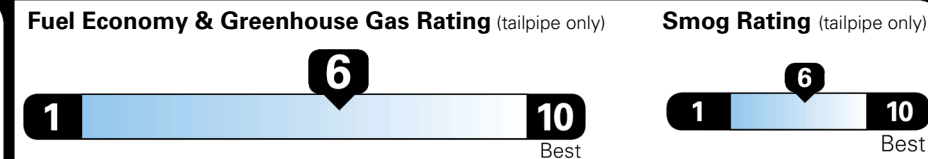

TOTAL ADDITIONAL WEIGHT: 11.4

EPA DOT Fuel Economy and Environment

Gasoline Vehicle

You save \$1,000
 in fuel costs over 5 years compared to the average new vehicle.

Annual fuel cost \$1,500

This vehicle emits 269 grams CO₂ per mile. The best emits 0 grams per mile (tailpipe only). Producing and distributing fuel also create emissions; learn more at fueleconomy.gov.