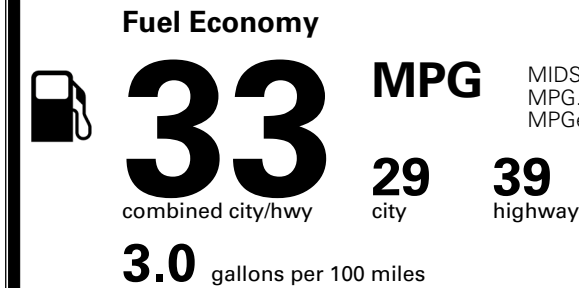

\$ 23,580.00

INLAND FREIGHT AND HANDLING

\$ 1,245.00

TOTAL MANUFACTURER'S SUGGESTED RETAIL PRICE ▶

\$ 24,825.00

*Additional terms and conditions apply.
 **Kia Connect may be currently unavailable for some Model Year 2022 and newer vehicles sold or purchased in Massachusetts; please see owners.kia.com for more information.
 NOTE: When you purchase this vehicle, Kia America, Inc. collects personal information you provide to the dealership. For information on our collection and use of personal information and your rights, please see our Privacy Policy on www.kia.com.

TOTAL ADDITIONAL WEIGHT: 11.4

EPA DOT Fuel Economy and Environment

Gasoline Vehicle

You save \$1,000
 in fuel costs over 5 years compared to the average new vehicle.

Annual fuel cost \$1,500

This vehicle emits 269 grams CO₂ per mile. The best emits 0 grams per mile (tailpipe only). Producing and distributing fuel also create emissions; learn more at fueleconomy.gov.