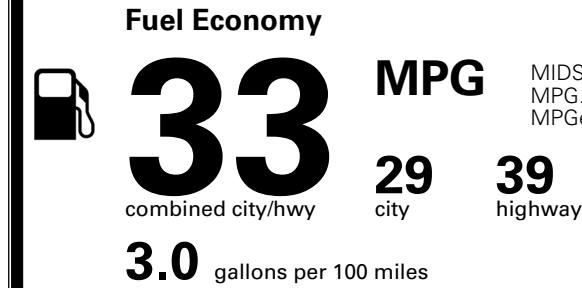

\$ 24,680.00

INLAND FREIGHT AND HANDLING

\$ 1,245.00

TOTAL MANUFACTURER'S SUGGESTED RETAIL PRICE ▶

\$ 25,925.00

TOTAL ADDITIONAL WEIGHT: 11.4

*Additional terms and conditions apply.
 **Kia Connect may be currently unavailable for some Model Year 2022 and newer vehicles sold or purchased in Massachusetts; please see owners.kia.com for more information.
 NOTE: When you purchase this vehicle, Kia America, Inc. collects personal information you provide to the dealership. For information on our collection and use of personal information and your rights, please see our Privacy Policy on www.kia.com.

EPA DOT Fuel Economy and Environment

Gasoline Vehicle

MIDSIZE CARS range from 15 to 139 MPG. The best vehicle rates 146 MPGe.

You save \$1,000
 in fuel costs over 5 years compared to the average new vehicle.