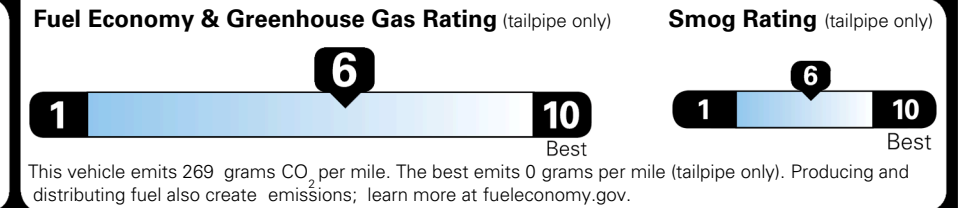

Actual results will vary for many reasons, including driving conditions and how you drive and maintain your vehicle. The average new vehicle gets 29 MPG and costs $8,500 to fuel over 5 years. Cost estimates are based on 15,000 miles per year at $ 3.30 per gallon. MPGe is miles per gasoline gallon equivalent. Vehicle emissions are a significant cause of climate change and smog.

fueleconomy.gov

Calculate personalized estimates and compare vehicles

GOVERNMENT 5-STAR SAFETY RATINGS

Overall Vehicle Score ★★★★★

Based on the combined rating of frontal, side and rollover. Should ONLY be compared to other vehicles of similar size and weight.

Frontal Driver ★★★★★

Crash Passenger ★★★★★

Based on the risk of injury in a frontal impact. Should ONLY be compared to other vehicles of similar size and weight.

Side Front seat ★★★★★

Crash Rear seat ★★★★★

Star ratings based on the risk of injury in a side impact.

Rollover ★★★★★

Star ratings based on the risk of rollover in a single-vehicle crash.

Star ratings range from 1 to 5 stars (★★★★★) with 5 being the highest.

Source: National Highway Traffic Safety Administration (NHTSA).

www.safercar.gov or 1-888-327-4236

Manufacturer's suggested retail price includes Manufacturer's recommended pre-delivery service. License and title fees, state and local taxes and other dealer installed options and accessories are not included in the manufacturer's suggested retail price.

PARTS CONTENT INFORMATION

FOR VEHICLES IN THIS CAR LINE U.S./CANADIAN PARTS CONTENT: 20 %

MAJOR SOURCES OF FOREIGN PARTS:
MEXICO: 45%
KOREA: 30%

NOTE: PARTS CONTENT DOES NOT INCLUDE FINAL ASSEMBLY, DISTRIBUTION, OR OTHER NON-PARTS COSTS.

FOR THIS VEHICLE FINAL ASSEMBLY POINT: PESQUERIA, NL, MEXICO

COUNTRY OF ORIGIN

ENGINE (MOTOR): USA

TRANSMISSION: MEXICO