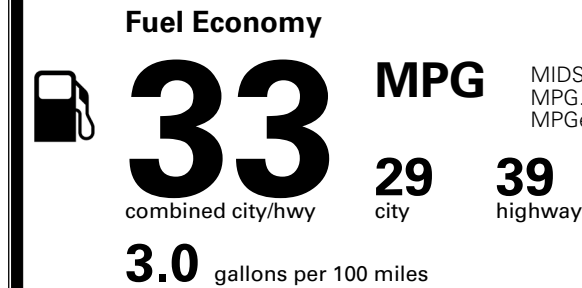

\$ 24,680.00

INLAND FREIGHT AND HANDLING

\$ 1,245.00

TOTAL MANUFACTURER'S SUGGESTED RETAIL PRICE ▶ \$ 25,925.00

TOTAL ADDITIONAL WEIGHT: 11.4

*Additional terms and conditions apply.
 **Kia Connect may be currently unavailable for some Model Year 2022 and newer vehicles sold or purchased in Massachusetts; please see owners.kia.com for more information.
 NOTE: When you purchase this vehicle, Kia America, Inc. collects personal information you provide to the dealership. For information on our collection and use of personal information and your rights, please see our Privacy Policy on www.kia.com.

EPA DOT Fuel Economy and Environment

Gasoline Vehicle

MIDSIZE CARS range from 15 to 139 MPG. The best vehicle rates 146 MPGe.

You save \$1,000
 in fuel costs over 5 years compared to the average new vehicle.