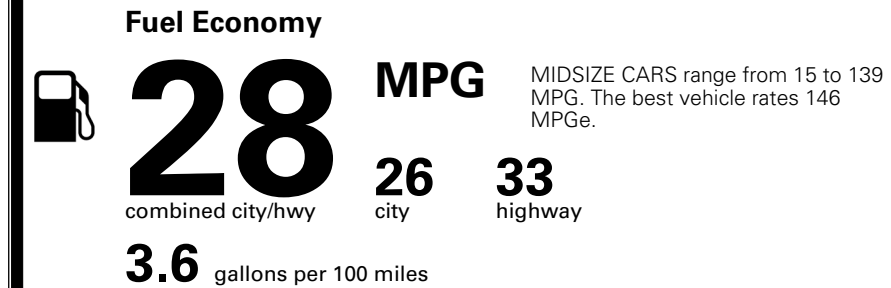

\$ 1,245.00

TOTAL MANUFACTURER'S SUGGESTED RETAIL PRICE ▶

\$ 32,125.00

*Additional terms and conditions apply.
 **Kia Connect may be currently unavailable for some Model Year 2022 and newer vehicles sold or purchased in Massachusetts; please see owners.kia.com for more information.
 NOTE: When you purchase this vehicle, Kia America, Inc. collects personal information you provide to the dealership. For information on our collection and use of personal information and your rights, please see our Privacy Policy on www.kia.com.

TOTAL ADDITIONAL WEIGHT: 11.4

EPA DOT Fuel Economy and Environment

Gasoline Vehicle

You spend \$250 more in fuel costs over 5 years
 compared to the average new vehicle.

Annual fuel cost \$1,750

Actual results will vary for many reasons, including driving conditions and how you drive and maintain your vehicle. The average new vehicle gets 29 MPG and costs \$8,500 to fuel over 5 years. Cost estimates are based on 15,000 miles per year at \$ 3.30 per gallon. MPGe is miles per gasoline gallon equivalent. Vehicle emissions are a significant cause of climate change and smog.