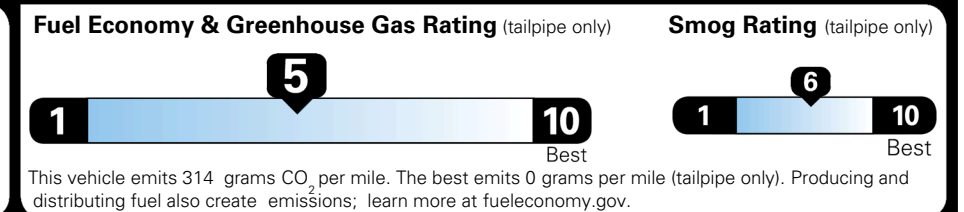

TOTAL ADDITIONAL WEIGHT: 11.4

EPA DOT Fuel Economy and Environment

Gasoline Vehicle

You spend \$250 more in fuel costs over 5 years
 compared to the average new vehicle.

Annual fuel cost \$1,750

Actual results will vary for many reasons, including driving conditions and how you drive and maintain your vehicle. The average new vehicle gets 29 MPG and costs \$8,500 to fuel over 5 years. Cost estimates are based on 15,000 miles per year at \$ 3.30 per gallon. MPGe is miles per gasoline gallon equivalent. Vehicle emissions are a significant cause of climate change and smog.