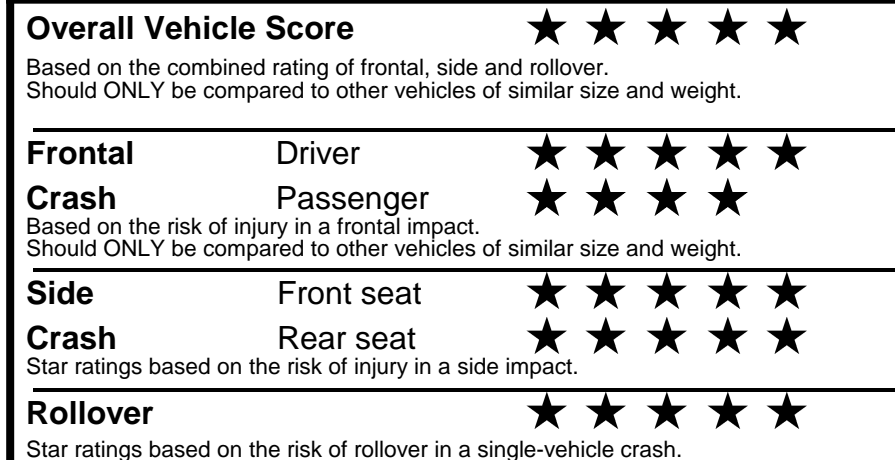

fueleconomy.gov

Calculate personalized estimates and compare vehicles

GOVERNMENT 5-STAR SAFETY RATINGS

Star ratings range from 1 to 5 stars (★★★★★) with 5 being the highest.
 Source: National Highway Traffic Safety Administration (NHTSA).
www.safercar.gov or 1-888-327-4236