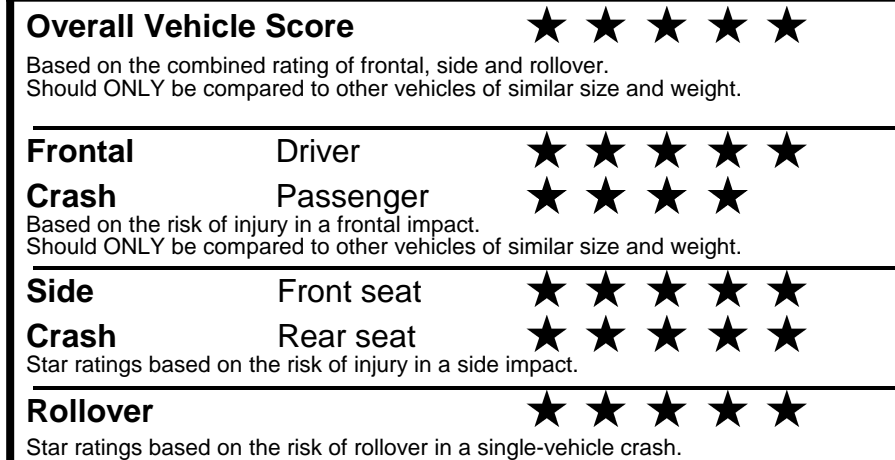

## GOVERNMENT 5-STAR SAFETY RATINGS

Star ratings range from 1 to 5 stars (★★★★★) with 5 being the highest.  
 Source: National Highway Traffic Safety Administration (NHTSA).  
[www.safercar.gov](http://www.safercar.gov) or 1-888-327-4236