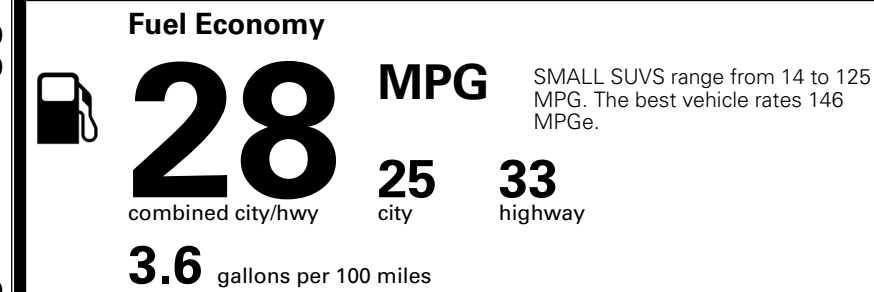

MSRP INCLUDING OPTIONS \$ 30,305.00
 INLAND FREIGHT AND HANDLING \$ 1,495.00
TOTAL MANUFACTURER'S SUGGESTED RETAIL PRICE ▶ \$ 31,800.00

TOTAL ADDITIONAL WEIGHT: 4.4

EPA DOT Fuel Economy and Environment

Gasoline Vehicle