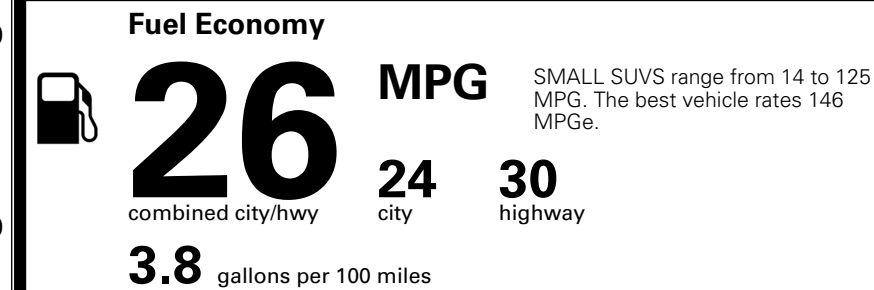

MANUFACTURER'S SUGGESTED RETAIL PRICE ▶

ADDITIONAL INSTALLED EQUIPMENT:
(In addition to or in place of standard features)
LX AWD Convenience Package $800.00
- Outside Mirror LED Turn Signal Indicators
- Power Driver's Seat w/ Power Lumbar
- Blind-Spot Collision Warning
- Rear Cross-Traffic Collision-Avoidance Assist
- Safe Exit Warning
All Weather Floor Mats $220.00

MSRP INCLUDING OPTIONS $ 31,610.00

INLAND FREIGHT AND HANDLING $ 1,495.00

TOTAL MANUFACTURER'S SUGGESTED RETAIL PRICE ▶ $ 33,105.00

TOTAL ADDITIONAL WEIGHT: 4.4

*Additional terms and conditions apply.
**Kia Connect may be currently unavailable for some Model Year 2022 and newer vehicles sold or purchased in Massachusetts; please see owners.kia.com for more information.
NOTE: When you purchase this vehicle, Kia America, Inc. collects personal information you provide to the dealership. For information on our collection and use of personal information and your rights, please see our Privacy Policy on www.kia.com.

EPA DOT Fuel Economy and Environment