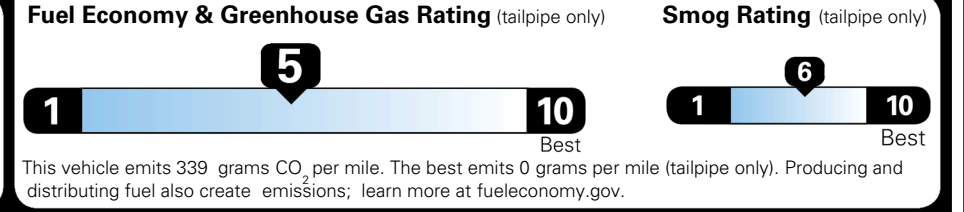

MSRP INCLUDING OPTIONS \$ 31,610.00

INLAND FREIGHT AND HANDLING \$ 1,495.00

TOTAL MANUFACTURER'S SUGGESTED RETAIL PRICE ▶ \$ 33,105.00

TOTAL ADDITIONAL WEIGHT: 4.4

*Additional terms and conditions apply.
 **Kia Connect may be currently unavailable for some Model Year 2022 and newer vehicles sold or purchased in Massachusetts; please see owners.kia.com for more information.
 NOTE: When you purchase this vehicle, Kia America, Inc. collects personal information you provide to the dealership. For information on our collection and use of personal information and your rights, please see our Privacy Policy on www.kia.com.

EPA DOT Fuel Economy and Environment

Gasoline Vehicle

You spend \$1,000 more in fuel costs over 5 years compared to the average new vehicle.

Annual fuel cost \$1,900

Actual results will vary for many reasons, including driving conditions and how you drive and maintain your vehicle. The average new vehicle gets 29 MPG and costs \$8,500 to fuel over 5 years. Cost estimates are based on 15,000 miles per year at \$ 3.30 per gallon. MPGe is miles per gasoline gallon equivalent. Vehicle emissions are a significant cause of climate change and smog.