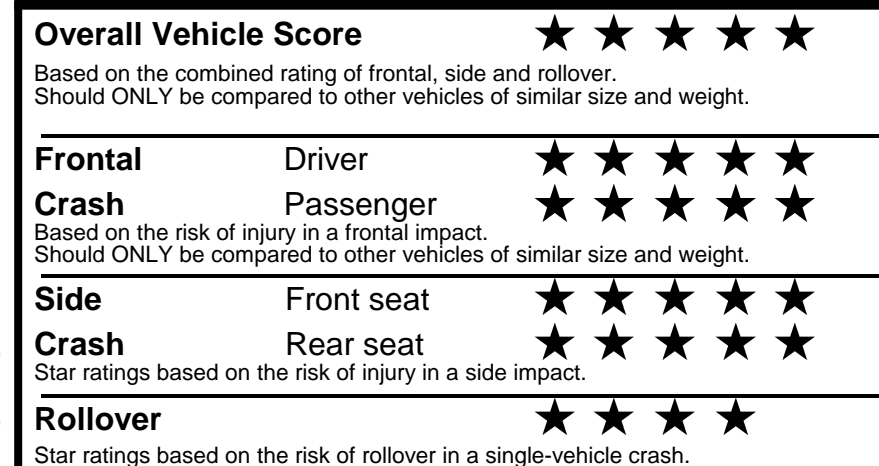

### GOVERNMENT 5-STAR SAFETY RATINGS

Star ratings range from 1 to 5 stars (★★★★★) with 5 being the highest.  
 Source: National Highway Traffic Safety Administration (NHTSA).  
[www.safercar.gov](http://www.safercar.gov) or 1-888-327-4236