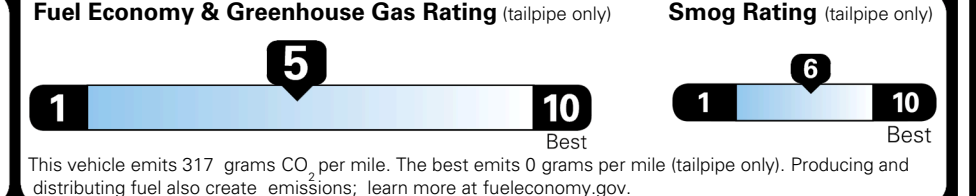

Actual results will vary for many reasons, including driving conditions and how you drive and maintain your vehicle. The average new vehicle gets 29 MPG and costs $8,500 to fuel over 5 years. Cost estimates are based on 15,000 miles per year at $ 3.30 per gallon. MPGe is miles per gasoline gallon equivalent. Vehicle emissions are a significant cause of climate change and smog.

fueleconomy.gov

Calculate personalized estimates and compare vehicles