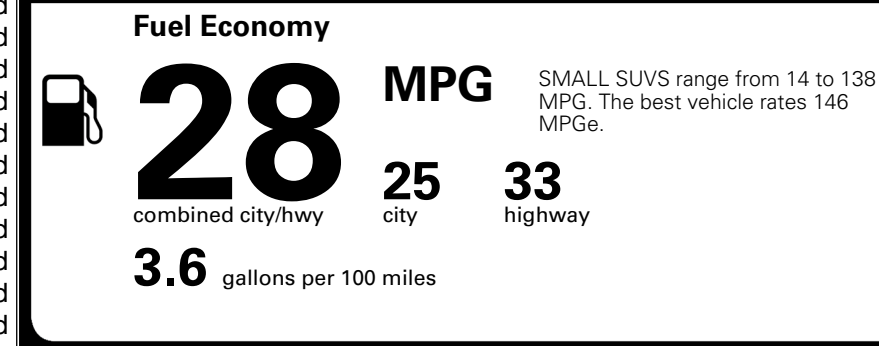

### EPA DOT Fuel Economy and Environment

Gasoline Vehicle

**You spend \$250 more in fuel costs over 5 years** compared to the average new vehicle.

**Annual fuel cost \$1,750**

Actual results will vary for many reasons, including driving conditions and how you drive and maintain your vehicle. The average new vehicle gets 29 MPG and costs \$8,500 to fuel over 5 years. Cost estimates are based on 15,000 miles per year at \$ 3.30 per gallon. MPGe is miles per gasoline gallon equivalent. Vehicle emissions are a significant cause of climate change and smog.