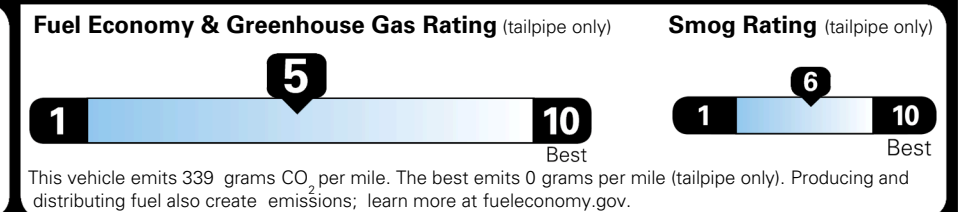

EPA DOT Fuel Economy and Environment

Gasoline Vehicle

You spend **\$1,000** more in fuel costs over 5 years compared to the average new vehicle.

Annual fuel cost **\$1,900**

Actual results will vary for many reasons, including driving conditions and how you drive and maintain your vehicle. The average new vehicle gets 29 MPG and costs \$8,500 to fuel over 5 years. Cost estimates are based on 15,000 miles per year at \$ 3.30 per gallon. MPGe is miles per gasoline gallon equivalent. Vehicle emissions are a significant cause of climate change and smog.