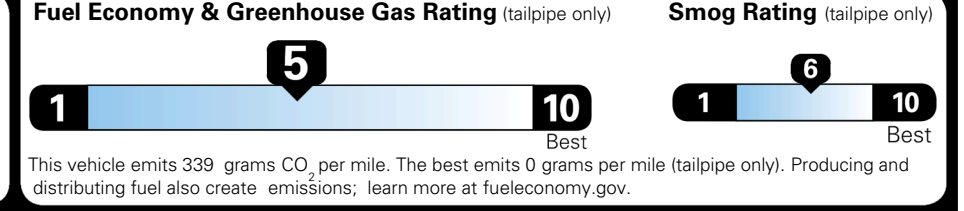

Actual results will vary for many reasons, including driving conditions and how you drive and maintain your vehicle. The average new vehicle gets 29 MPG and costs $8,500 to fuel over 5 years. Cost estimates are based on 15,000 miles per year at $ 3.30 per gallon. MPGe is miles per gasoline gallon equivalent. Vehicle emissions are a significant cause of climate change and smog.

fueleconomy.gov
Calculate personalized estimates and compare vehicles

Smartphone QR Code