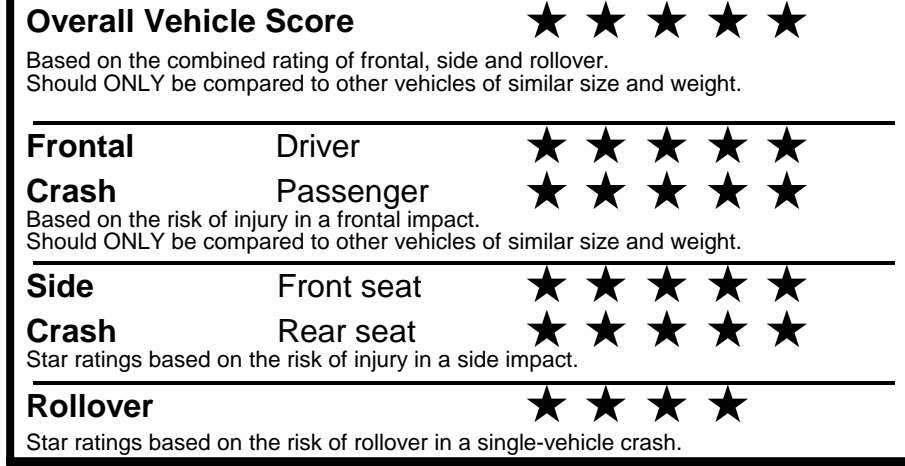

fueleconomy.gov
 Calculate personalized estimates and compare vehicles

Smartphone QR Code

GOVERNMENT 5-STAR SAFETY RATINGS

PARTS CONTENT INFORMATION

FOR VEHICLES IN THIS CAR LINE U.S./CANADIAN PARTS CONTENT: 55 %