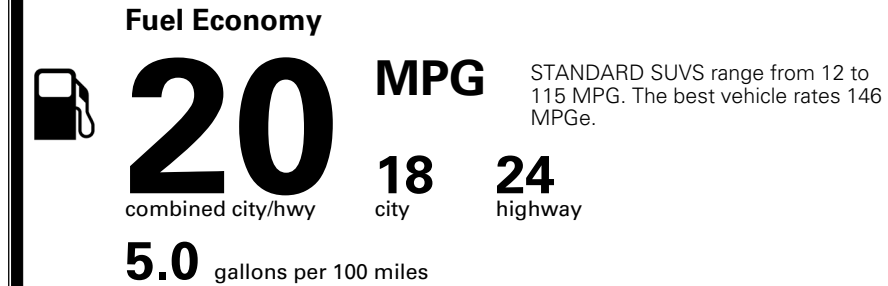

MSRP INCLUDING OPTIONS \$ 49,895.00

INLAND FREIGHT AND HANDLING \$ 1,545.00

TOTAL MANUFACTURER'S SUGGESTED RETAIL PRICE ▶ \$ 51,440.00

TOTAL ADDITIONAL WEIGHT: 19.1

EPA DOT Fuel Economy and Environment

Gasoline Vehicle