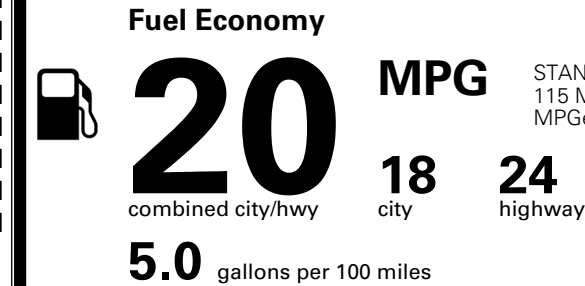

\$ 52,040.00

INLAND FREIGHT AND HANDLING

\$ 1,545.00

TOTAL MANUFACTURER'S SUGGESTED RETAIL PRICE ▶

\$ 53,585.00

TOTAL ADDITIONAL WEIGHT: 7.2

*Additional terms and conditions apply.

**Kia Connect may be currently unavailable for some Model Year 2022 and newer vehicles sold or purchased in Massachusetts; please see owners.kia.com for more information.

EPA DOT Fuel Economy and Environment

Gasoline Vehicle

You spend
\$3,500
 more in fuel costs
 over 5 years
 compared to the
 average new vehicle.

Annual fuel cost
\$2,300

Actual results will vary for many reasons, including driving conditions and how you drive and maintain your vehicle. The average new vehicle gets 29 MPG and costs \$8,000 to fuel over 5 years. Cost estimates are based on 15,000 miles per year at \$ 3.10 per gallon. MPGe is miles per gasoline gallon equivalent. Vehicle emissions are a significant cause of climate change and smog.