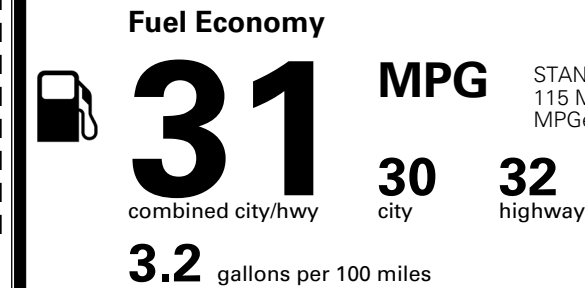

MSRP INCLUDING OPTIONS

\$ 55,235.00

INLAND FREIGHT AND HANDLING

\$ 1,545.00

TOTAL MANUFACTURER'S SUGGESTED RETAIL PRICE ▶

\$ 56,780.00

TOTAL ADDITIONAL WEIGHT: 7.3

EPA DOT Fuel Economy and Environment

Gasoline Vehicle

STANDARD SUVs range from 13 to 115 MPG. The best vehicle rates 146 MPGe.

You save \$500
 in fuel costs over 5 years compared to the average new vehicle.

Annual fuel cost
\$1,500

Fuel Economy & Greenhouse Gas Rating (tailpipe only) Smog Rating (tailpipe only)