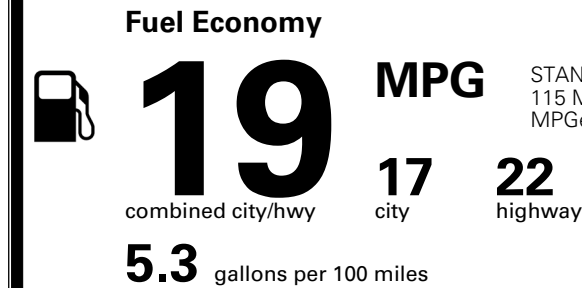

\$495.00
 \$295.00

MSRP INCLUDING OPTIONS

\$ 57,580.00

INLAND FREIGHT AND HANDLING

\$ 1,545.00

TOTAL MANUFACTURER'S SUGGESTED RETAIL PRICE ▶

\$ 59,125.00

TOTAL ADDITIONAL WEIGHT:

EPA DOT Fuel Economy and Environment

Gasoline Vehicle

STANDARD SUVs range from 12 to 115 MPG. The best vehicle rates 146 MPGe.

You spend
\$4,500
 more in fuel costs
 over 5 years
 compared to the
 average new vehicle.

Annual fuel cost
\$2,600

Fuel Economy & Greenhouse Gas Rating (tailpipe only)

Smog Rating (tailpipe only)

This vehicle emits 467 grams CO₂ per mile. The best emits 0 grams per mile (tailpipe only). Producing and distributing fuel also create emissions; learn more at fueleconomy.gov.