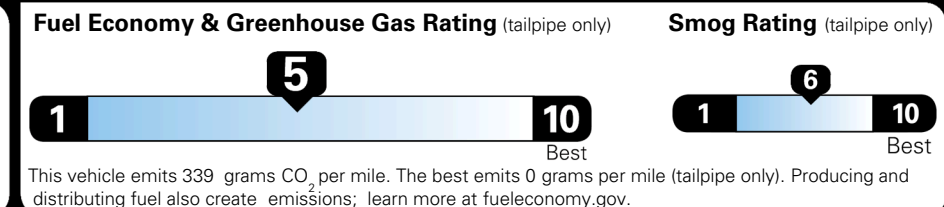

INLAND FREIGHT AND HANDLING \$ 1,495.00

TOTAL MANUFACTURER'S SUGGESTED RETAIL PRICE ▶ \$ 34,150.00

TOTAL ADDITIONAL WEIGHT: 10.1

*Additional terms and conditions apply.
 **Kia Connect may be currently unavailable for some Model Year 2022 and newer vehicles sold or purchased in Massachusetts; please see owners.kia.com for more information.
 NOTE: When you purchase this vehicle, Kia America, Inc. collects personal information you provide to the dealership. For information on our collection and use of personal information and your rights, please see our Privacy Policy on www.kia.com.

EPA DOT Fuel Economy and Environment

Gasoline Vehicle

You spend \$1,000 more in fuel costs over 5 years compared to the average new vehicle.

Annual fuel cost \$1,900

Actual results will vary for many reasons, including driving conditions and how you drive and maintain your vehicle. The average new vehicle gets 29 MPG and costs \$8,500 to fuel over 5 years. Cost estimates are based on 15,000 miles per year at \$ 3.30 per gallon. MPGe is miles per gasoline gallon equivalent. Vehicle emissions are a significant cause of climate change and smog.