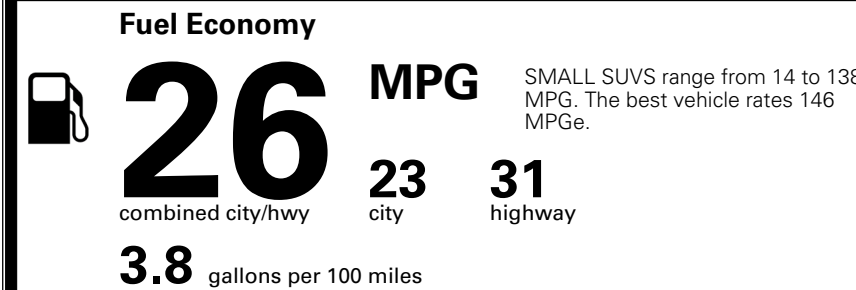

MANUFACTURER'S SUGGESTED RETAIL PRICE ▶ $ 32,390.00

ADDITIONAL INSTALLED EQUIPMENT:
(In addition to or in place of standard features)
All Weather Floor Mats $265.00

MSRP INCLUDING OPTIONS $ 32,655.00

INLAND FREIGHT AND HANDLING $ 1,495.00

TOTAL MANUFACTURER'S SUGGESTED RETAIL PRICE ▶ $ 34,150.00

TOTAL ADDITIONAL WEIGHT: 10.1

*Additional terms and conditions apply.
**Kia Connect may be currently unavailable for some Model Year 2022 and newer vehicles sold or purchased in Massachusetts; please see owners.kia.com for more information.
NOTE: When you purchase this vehicle, Kia America, Inc. collects personal information you provide to the dealership. For information on our collection and use of personal information and your rights, please see our Privacy Policy on www.kia.com.

EPA DOT Fuel Economy and Environment

Gasoline Vehicle

You spend $1,000 more in fuel costs over 5 years compared to the average new vehicle.

Annual fuel cost $1,900