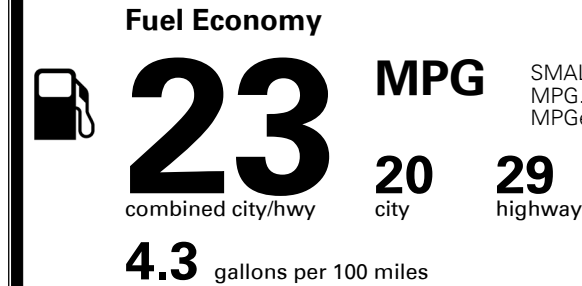

MSRP INCLUDING OPTIONS \$ 39,645.00

INLAND FREIGHT AND HANDLING \$ 1,415.00

TOTAL MANUFACTURER'S SUGGESTED RETAIL PRICE ▶

\$ 41,060.00

TOTAL ADDITIONAL WEIGHT: 10.1

*Additional terms and conditions apply.

**Kia Connect may be currently unavailable for some Model Year 2022 and newer vehicles sold or purchased in Massachusetts; please see owners.kia.com for more information.

EPA DOT Fuel Economy and Environment

Gasoline Vehicle

SMALL SUVs range from 14 to 125 MPG. The best vehicle rates 140 MPGe.

You spend \$2,000 more in fuel costs over 5 years compared to the average new vehicle.