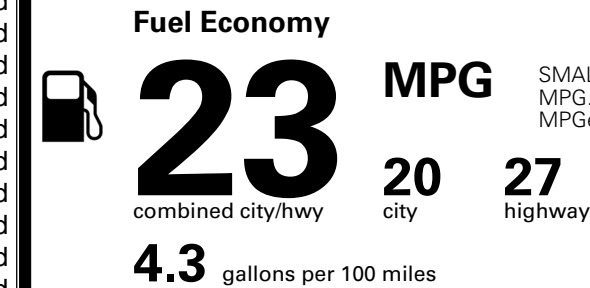

EPA DOT Fuel Economy and Environment

Gasoline Vehicle

SMALL SUVs range from 14 to 125 MPG. The best vehicle rates 146 MPGe.

You spend
$2,250
more in fuel costs
over 5 years
compared to the
average new vehicle.

Annual fuel cost
$2,150