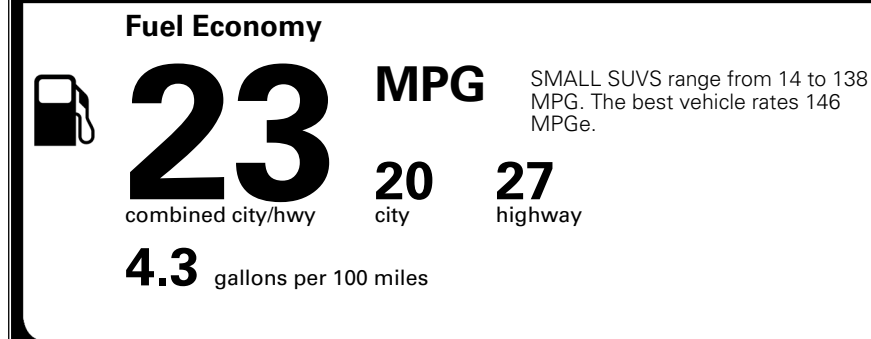

TOTAL MANUFACTURER'S SUGGESTED RETAIL PRICE ▶

\$ 42,245.00

EPA DOT Fuel Economy and Environment

Gasoline Vehicle

You spend
\$2,250
 more in fuel costs
 over 5 years
 compared to the
 average new vehicle.

Annual fuel cost
\$2,150