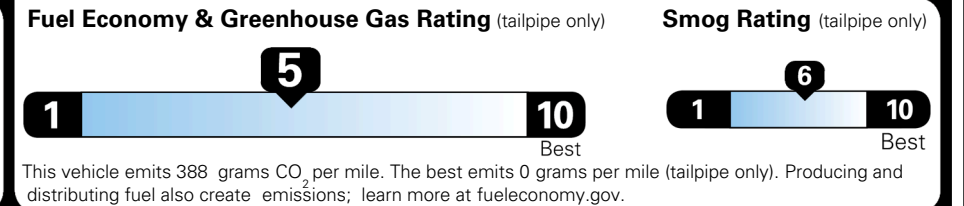

TOTAL MANUFACTURER'S SUGGESTED RETAIL PRICE ▶

\$ 42,245.00

EPA DOT Fuel Economy and Environment

Gasoline Vehicle

You spend
\$2,250
 more in fuel costs
 over 5 years
 compared to the
 average new vehicle.

Annual fuel cost
\$2,150