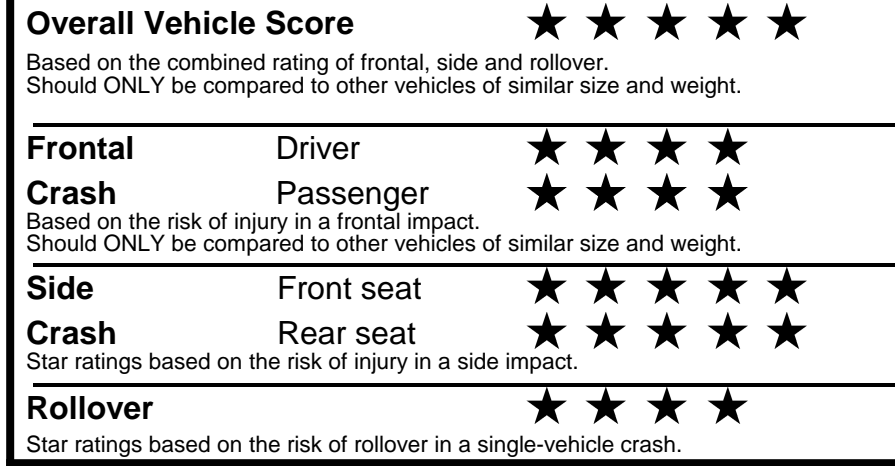

GOVERNMENT 5-STAR SAFETY RATINGS