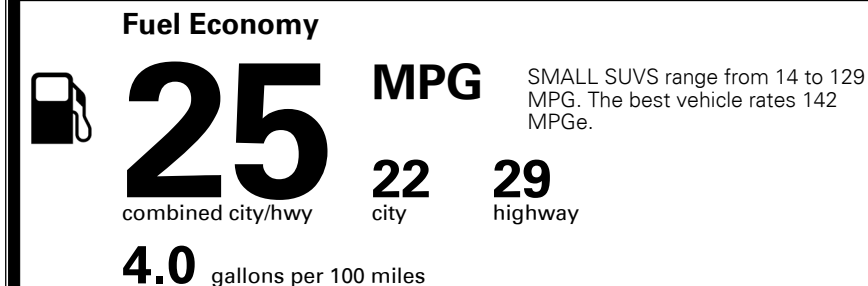

WARRANTY
10 Year/100,000 Mile Limited Powertrain Warranty
5 Year/60,000 Mile Limited Basic Warranty
5 Year/60,000 Mile Roadside Assistance

MANUFACTURER'S SUGGESTED RETAIL PRICE ▶

$ 38,290.00

COMPARE SX FWD FEATURES

Added to/in place of standard EX FWD features
- Panoramic Sunroof w/ Power Sunshade
- 20" Gloss Black Alloy Wheels
- LED Projector Headlights
- LED Daytime Running Lights & Tail Lights
- LED Interior Lamps
- Power Passenger Seat
- Premium Interior Trim

Included
Included
Included
Included
Included
Included
Included

ADDITIONAL INSTALLED EQUIPMENT:
(In addition to or in place of standard features)
Carpeted Floor Mats

$210.00

MSRP INCLUDING OPTIONS

$ 38,500.00

INLAND FREIGHT AND HANDLING

$ 1,295.00

TOTAL MANUFACTURER'S SUGGESTED RETAIL PRICE ▶

$ 39,795.00

*Additional terms and conditions apply.

**Kia Connect may be currently unavailable for Model Year 2022 and newer vehicles sold or purchased in Massachusetts; please see owners.kia.com for updates on availability.

NOTE: When you purchase this vehicle, Kia America, Inc. collects personal information you provide to the dealership. For information on our collection and use of personal information and your rights, please see our Privacy Policy on www.kia.com.

TOTAL ADDITIONAL WEIGHT: 6.6

EPA DOT Fuel Economy and Environment

Gasoline Vehicle

You spend $500 more in fuel costs over 5 years compared to the average new vehicle.

Annual fuel cost $1,400