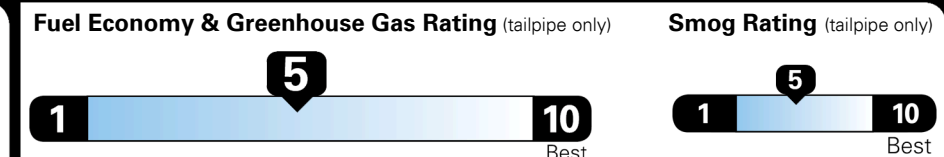

TOTAL ADDITIONAL WEIGHT: 6.6

EPA DOT Fuel Economy and Environment

Gasoline Vehicle

You spend \$500 more in fuel costs over 5 years compared to the average new vehicle.

Annual fuel cost \$1,400

This vehicle emits 360 grams CO₂ per mile. The best emits 0 grams per mile (tailpipe only). Producing and distributing fuel also create emissions; learn more at fueleconomy.gov.