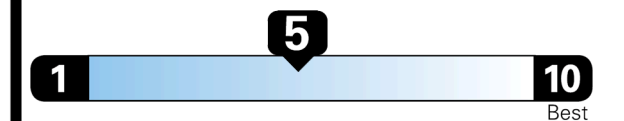

EPA DOT Fuel Economy and Environment

Gasoline Vehicle

Fuel Economy
23 MPG
combined city/hwy
4.3 gallons per 100 miles

SMALL SUVs range from 14 to 125 MPG. The best vehicle rates 146 MPGe.

You spend $2,250 more in fuel costs over 5 years compared to the average new vehicle.

Annual fuel cost $2,150

Fuel Economy & Greenhouse Gas Rating (tailpipe only)

Smog Rating (tailpipe only)