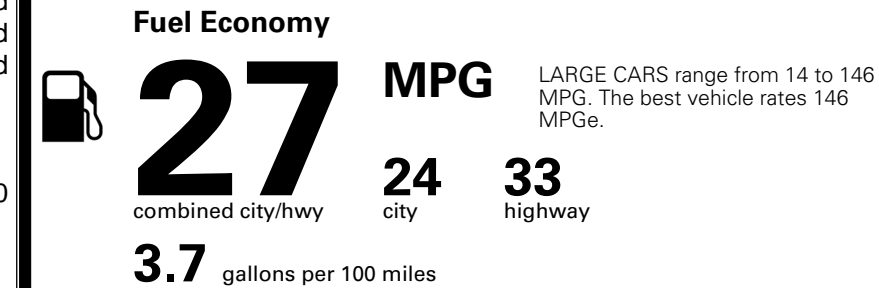

EPA DOT Fuel Economy and Environment

Gasoline Vehicle

You spend $750 more in fuel costs over 5 years compared to the average new vehicle.

Annual fuel cost $1,850