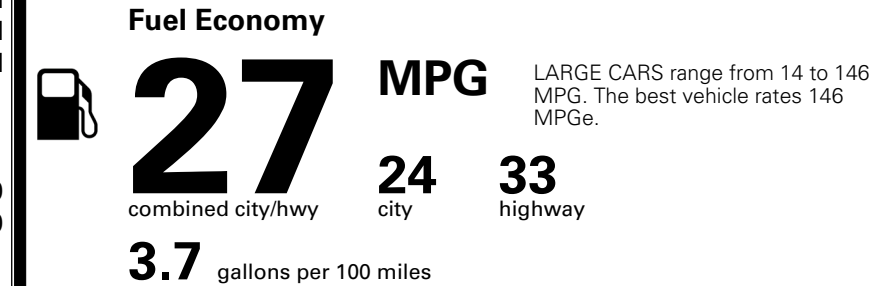

EPA DOT Fuel Economy and Environment

Gasoline Vehicle

You spend $750 more in fuel costs over 5 years compared to the average new vehicle.

Annual fuel cost $1,850