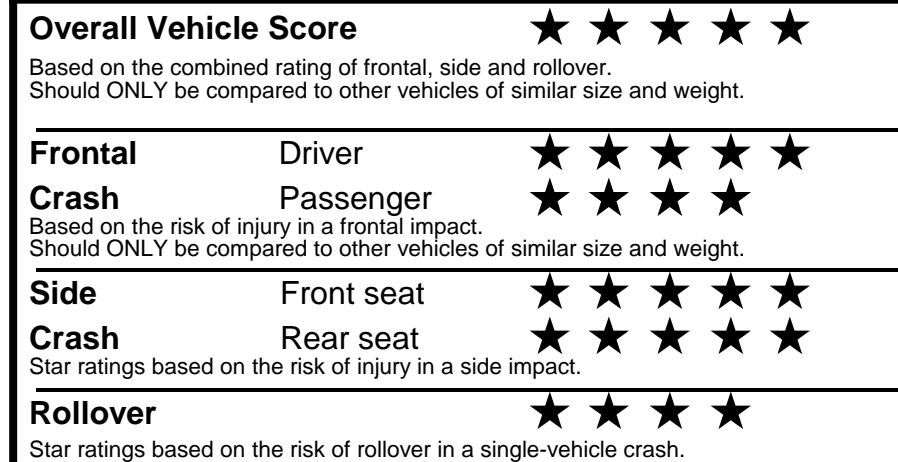

### GOVERNMENT 5-STAR SAFETY RATINGS

Star ratings range from 1 to 5 stars (★★★★★) with 5 being the highest. Source: National Highway Traffic Safety Administration (NHTSA). www.safercar.gov or 1-888-327-4236