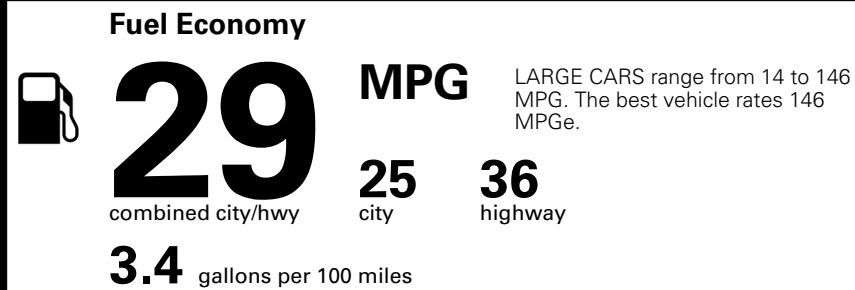

\$ 31,645.00

INLAND FREIGHT AND HANDLING

\$ 1,245.00

TOTAL MANUFACTURER'S SUGGESTED RETAIL PRICE ▶

\$ 32,890.00

*Additional terms and conditions apply.
 **Kia Connect may be currently unavailable for some Model Year 2022 and newer vehicles sold or purchased in Massachusetts; please see owners.kia.com for more information.
 NOTE: When you purchase this vehicle, Kia America, Inc. collects personal information you provide to the dealership. For information on our collection and use of personal information and your rights, please see our Privacy Policy on www.kia.com.

TOTAL ADDITIONAL WEIGHT: 22.7

EPA DOT Fuel Economy and Environment

Gasoline Vehicle

You save \$0
 in fuel costs over 5 years compared to the average new vehicle.

Annual fuel cost \$1,700

Actual results will vary for many reasons, including driving conditions and how you drive and maintain your vehicle. The average new vehicle gets 29 MPG and costs \$8,500 to fuel over 5 years. Cost estimates are based on 15,000 miles per year at \$ 3.30 per gallon. MPGe is miles per gasoline gallon equivalent. Vehicle emissions are a significant cause of climate change and smog.