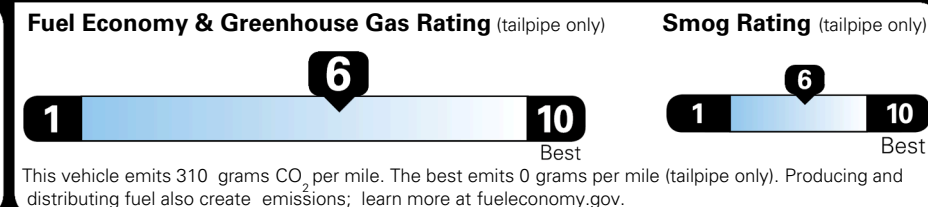

TOTAL ADDITIONAL WEIGHT: 22.7

EPA DOT Fuel Economy and Environment

Gasoline Vehicle

You save \$0
 in fuel costs over 5 years compared to the average new vehicle.

Annual fuel cost \$1,700

Actual results will vary for many reasons, including driving conditions and how you drive and maintain your vehicle. The average new vehicle gets 29 MPG and costs \$8,500 to fuel over 5 years. Cost estimates are based on 15,000 miles per year at \$ 3.30 per gallon. MPGe is miles per gasoline gallon equivalent. Vehicle emissions are a significant cause of climate change and smog.