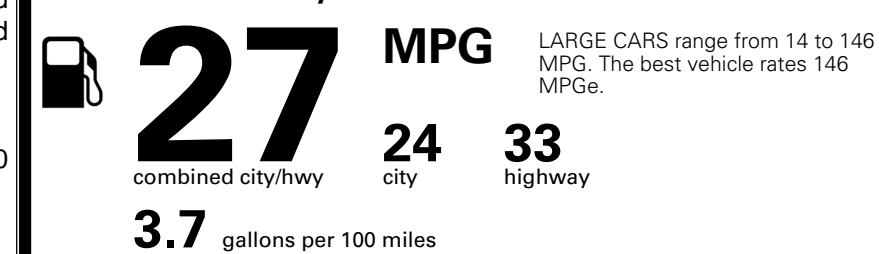

TOTAL MANUFACTURER'S SUGGESTED RETAIL PRICE ▶

\$ 33,735.00

TOTAL ADDITIONAL WEIGHT: 7.3

EPA DOT Fuel Economy and Environment

Fuel Economy

Gasoline Vehicle

You spend **\$750** more in fuel costs over 5 years compared to the average new vehicle.

Annual fuel cost **\$1,850**

Fuel Economy & Greenhouse Gas Rating (tailpipe only)

Smog Rating (tailpipe only)

This vehicle emits 329 grams CO₂ per mile. The best emits 0 grams per mile (tailpipe only). Producing and distributing fuel also create emissions; learn more at fueleconomy.gov.