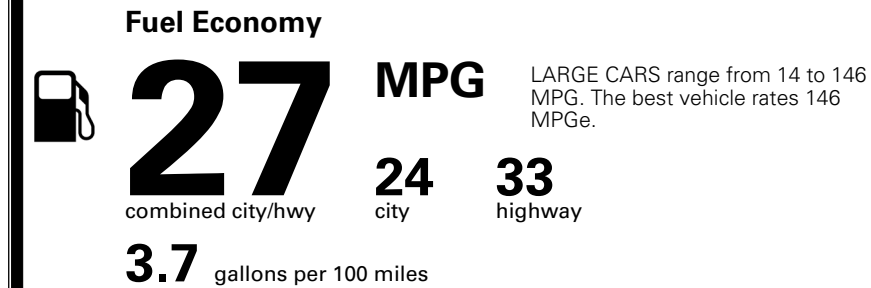

EPA DOT Fuel Economy and Environment

Gasoline Vehicle