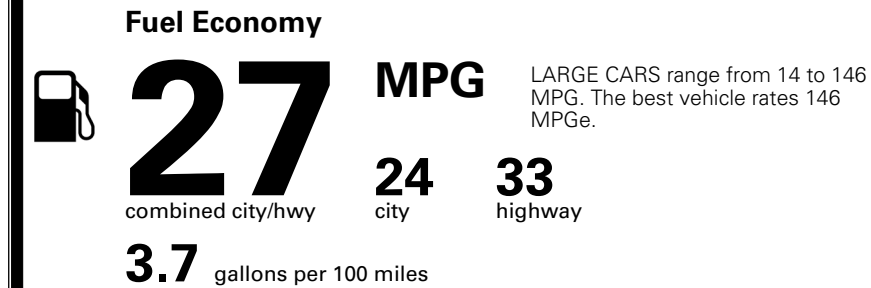

TOTAL MANUFACTURER'S SUGGESTED RETAIL PRICE ▶

\$ 34,490.00

TOTAL ADDITIONAL WEIGHT: 22.7

EPA DOT Fuel Economy and Environment

Gasoline Vehicle

You spend **\$750** more in fuel costs over 5 years compared to the average new vehicle.