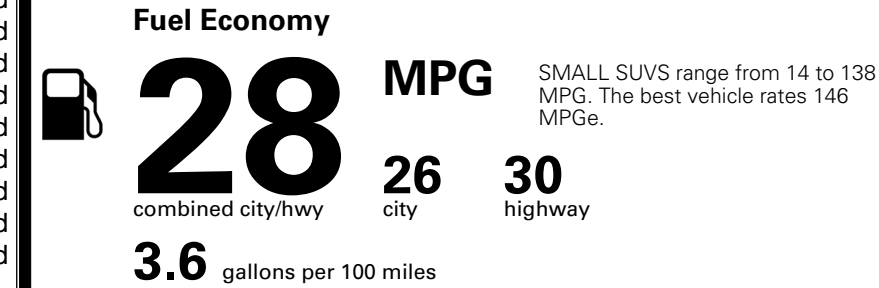

MANUFACTURER'S SUGGESTED RETAIL PRICE ▶

$ 30,090.00

COMPARE EX AWD FEATURES

Added to/in place of standard S AWD features
- Smart Power Liftgate
- LED Rear Combination Lights
- Roof Rails
- Dual-Zone Auto Climate Control w/ 5" Display
- SynTex Seating Material
- Rear Air Vents
- Rear Center Armrest w/ Cupholders
- Dual Illuminated Vanity Mirrors

Included
Included
Included
Included
Included
Included
Included
Included
Included

ADDITIONAL INSTALLED EQUIPMENT:
(In addition to or in place of standard features)
EX AWD Panoramic Sunroof Package
- Panoramic Sunroof w/ Power Sunshade
- Heated Steering Wheel
All Season Floor Liners

$1,500.00

$220.00

MSRP INCLUDING OPTIONS

$ 31,810.00

INLAND FREIGHT AND HANDLING

$ 1,495.00

TOTAL MANUFACTURER'S SUGGESTED RETAIL PRICE ▶

$ 33,305.00

*Additional terms and conditions apply.

**Kia Connect may be currently unavailable for some Model Year 2022 and newer vehicles sold or purchased in Massachusetts; please see owners.kia.com for more information.

NOTE: When you purchase this vehicle, Kia America, Inc. collects personal information you provide to the dealership. For information on our collection and use of personal information and your rights, please see our Privacy Policy on www.kia.com.

TOTAL ADDITIONAL WEIGHT: 7.2

EPA DOT Fuel Economy and Environment

Gasoline Vehicle

You spend $250 more in fuel costs over 5 years
compared to the average new vehicle.

Annual fuel cost $1,650