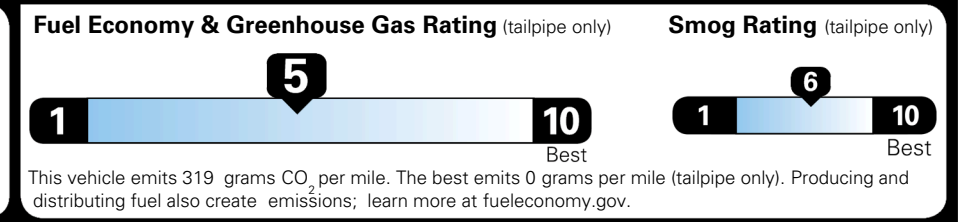

TOTAL ADDITIONAL WEIGHT: 7.2

EPA DOT Fuel Economy and Environment

Gasoline Vehicle

You spend \$250 more in fuel costs over 5 years
 compared to the average new vehicle.

Annual fuel cost \$1,650

Actual results will vary for many reasons, including driving conditions and how you drive and maintain your vehicle. The average new vehicle gets 29 MPG and costs \$8,000 to fuel over 5 years. Cost estimates are based on 15,000 miles per year at \$ 3.10 per gallon. MPGe is miles per gasoline gallon equivalent. Vehicle emissions are a significant cause of climate change and smog.