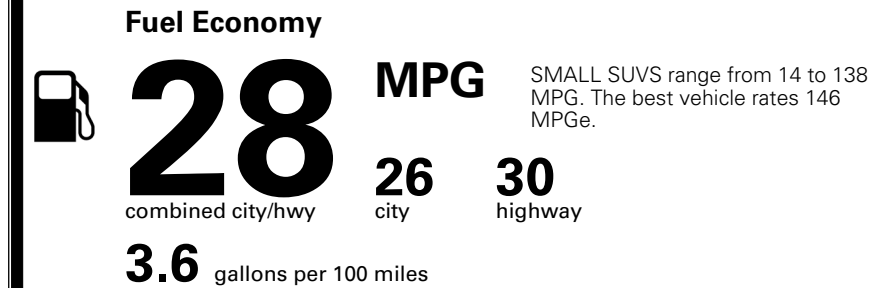

\$ 28,990.00

MSRP INCLUDING OPTIONS

\$ 30,250.00

INLAND FREIGHT AND HANDLING

\$ 1,495.00

TOTAL MANUFACTURER'S SUGGESTED RETAIL PRICE ▶

\$ 31,745.00

*Additional terms and conditions apply.
 **Kia Connect may be currently unavailable for some Model Year 2022 and newer vehicles sold or purchased in Massachusetts; please see owners.kia.com for more information.
 NOTE: When you purchase this vehicle, Kia America, Inc. collects personal information you provide to the dealership. For information on our collection and use of personal information and your rights, please see our Privacy Policy on www.kia.com.

TOTAL ADDITIONAL WEIGHT: 7.2

EPA DOT Fuel Economy and Environment

Gasoline Vehicle

You spend \$250
 more in fuel costs over 5 years compared to the average new vehicle.

Annual fuel cost \$1,650

Actual results will vary for many reasons, including driving conditions and how you drive and maintain your vehicle. The average new vehicle gets 29 MPG and costs \$8,000 to fuel over 5 years. Cost estimates are based on 15,000 miles per year at \$ 3.10 per gallon. MPGe is miles per gasoline gallon equivalent. Vehicle emissions are a significant cause of climate change and smog.