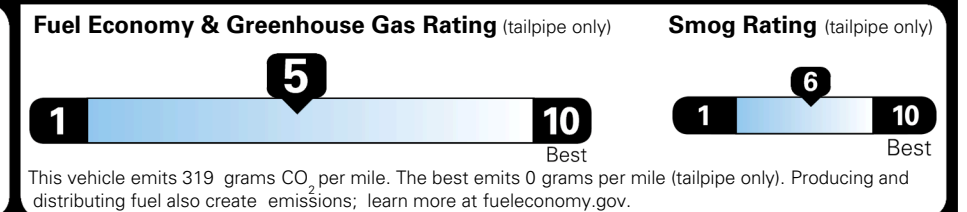

TOTAL ADDITIONAL WEIGHT: 7.2

EPA DOT Fuel Economy and Environment

Gasoline Vehicle

You spend \$250
 more in fuel costs over 5 years compared to the average new vehicle.

Annual fuel cost \$1,650

Actual results will vary for many reasons, including driving conditions and how you drive and maintain your vehicle. The average new vehicle gets 29 MPG and costs \$8,000 to fuel over 5 years. Cost estimates are based on 15,000 miles per year at \$ 3.10 per gallon. MPGe is miles per gasoline gallon equivalent. Vehicle emissions are a significant cause of climate change and smog.