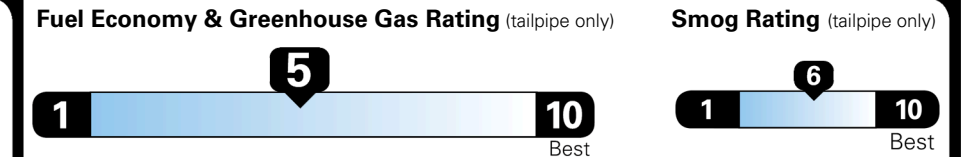

This vehicle emits 319 grams CO₂ per mile. The best emits 0 grams per mile (tailpipe only). Producing and distributing fuel also create emissions; learn more at fueleconomy.gov.

Actual results will vary for many reasons, including driving conditions and how you drive and maintain your vehicle. The average new vehicle gets 29 MPG and costs $8,000 to fuel over 5 years. Cost estimates are based on 15,000 miles per year at $ 3.10 per gallon. MPGe is miles per gasoline gallon equivalent. Vehicle emissions are a significant cause of climate change and smog.

fueleconomy.gov

Calculate personalized estimates and compare vehicles

GOVERNMENT 5-STAR SAFETY RATINGS

Overall Vehicle Score Not Rated

Based on the combined rating of frontal, side and rollover. Should ONLY be compared to other vehicles of similar size and weight.

Frontal Driver Not Rated

Crash Passenger Not Rated

Based on the risk of injury in a frontal impact. Should ONLY be compared to other vehicles of similar size and weight.

Side Front seat Not Rated

Crash Rear seat Not Rated

Star ratings based on the risk of injury in a side impact.

Rollover Not Rated

Star ratings based on the risk of rollover in a single-vehicle crash.

Star ratings range from 1 to 5 stars (★★★★★) with 5 being the highest.

Source: National Highway Traffic Safety Administration (NHTSA).

www.safercar.gov or 1-888-327-4236

Manufacturer's suggested retail price includes Manufacturer's recommended pre-delivery service. License and title fees, state and local taxes and other dealer installed options and accessories are not included in the manufacturer's suggested retail price.

PARTS CONTENT INFORMATION

FOR VEHICLES IN THIS CAR LINE U.S./CANADIAN PARTS CONTENT: 0 %

MAJOR SOURCES OF FOREIGN PARTS: KOREA: 90%

NOTE: PARTS CONTENT DOES NOT INCLUDE FINAL ASSEMBLY, DISTRIBUTION, OR OTHER NON-PARTS COSTS.

FOR THIS VEHICLE FINAL ASSEMBLY POINT: GWANGJU, KOREA

COUNTRY OF ORIGIN

ENGINE (MOTOR): KOREA

TRANSMISSION: KOREA