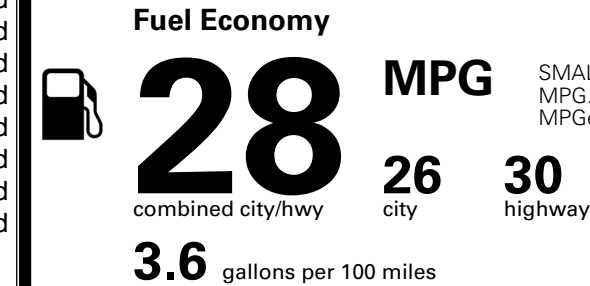

TOTAL ADDITIONAL WEIGHT: 7.2

EPA DOT Fuel Economy and Environment

Gasoline Vehicle

SMALL SUVs range from 14 to 138 MPG. The best vehicle rates 146 MPGe.

You spend \$250 more in fuel costs over 5 years
 compared to the average new vehicle.