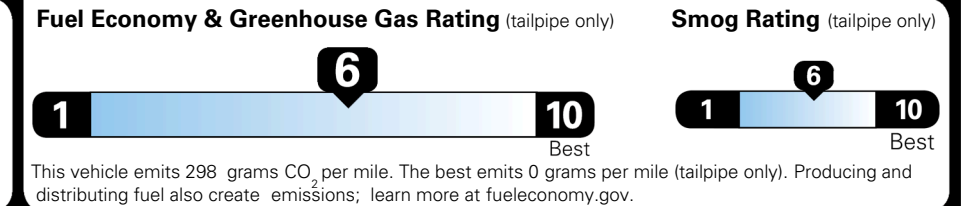

TOTAL ADDITIONAL WEIGHT: 7.2

EPA DOT Fuel Economy and Environment

Gasoline Vehicle

You save \$250
 in fuel costs over 5 years compared to the average new vehicle.

Annual fuel cost
\$1,550

Actual results will vary for many reasons, including driving conditions and how you drive and maintain your vehicle. The average new vehicle gets 29 MPG and costs \$8,000 to fuel over 5 years. Cost estimates are based on 15,000 miles per year at \$ 3.10 per gallon. MPGe is miles per gasoline gallon equivalent. Vehicle emissions are a significant cause of climate change and smog.